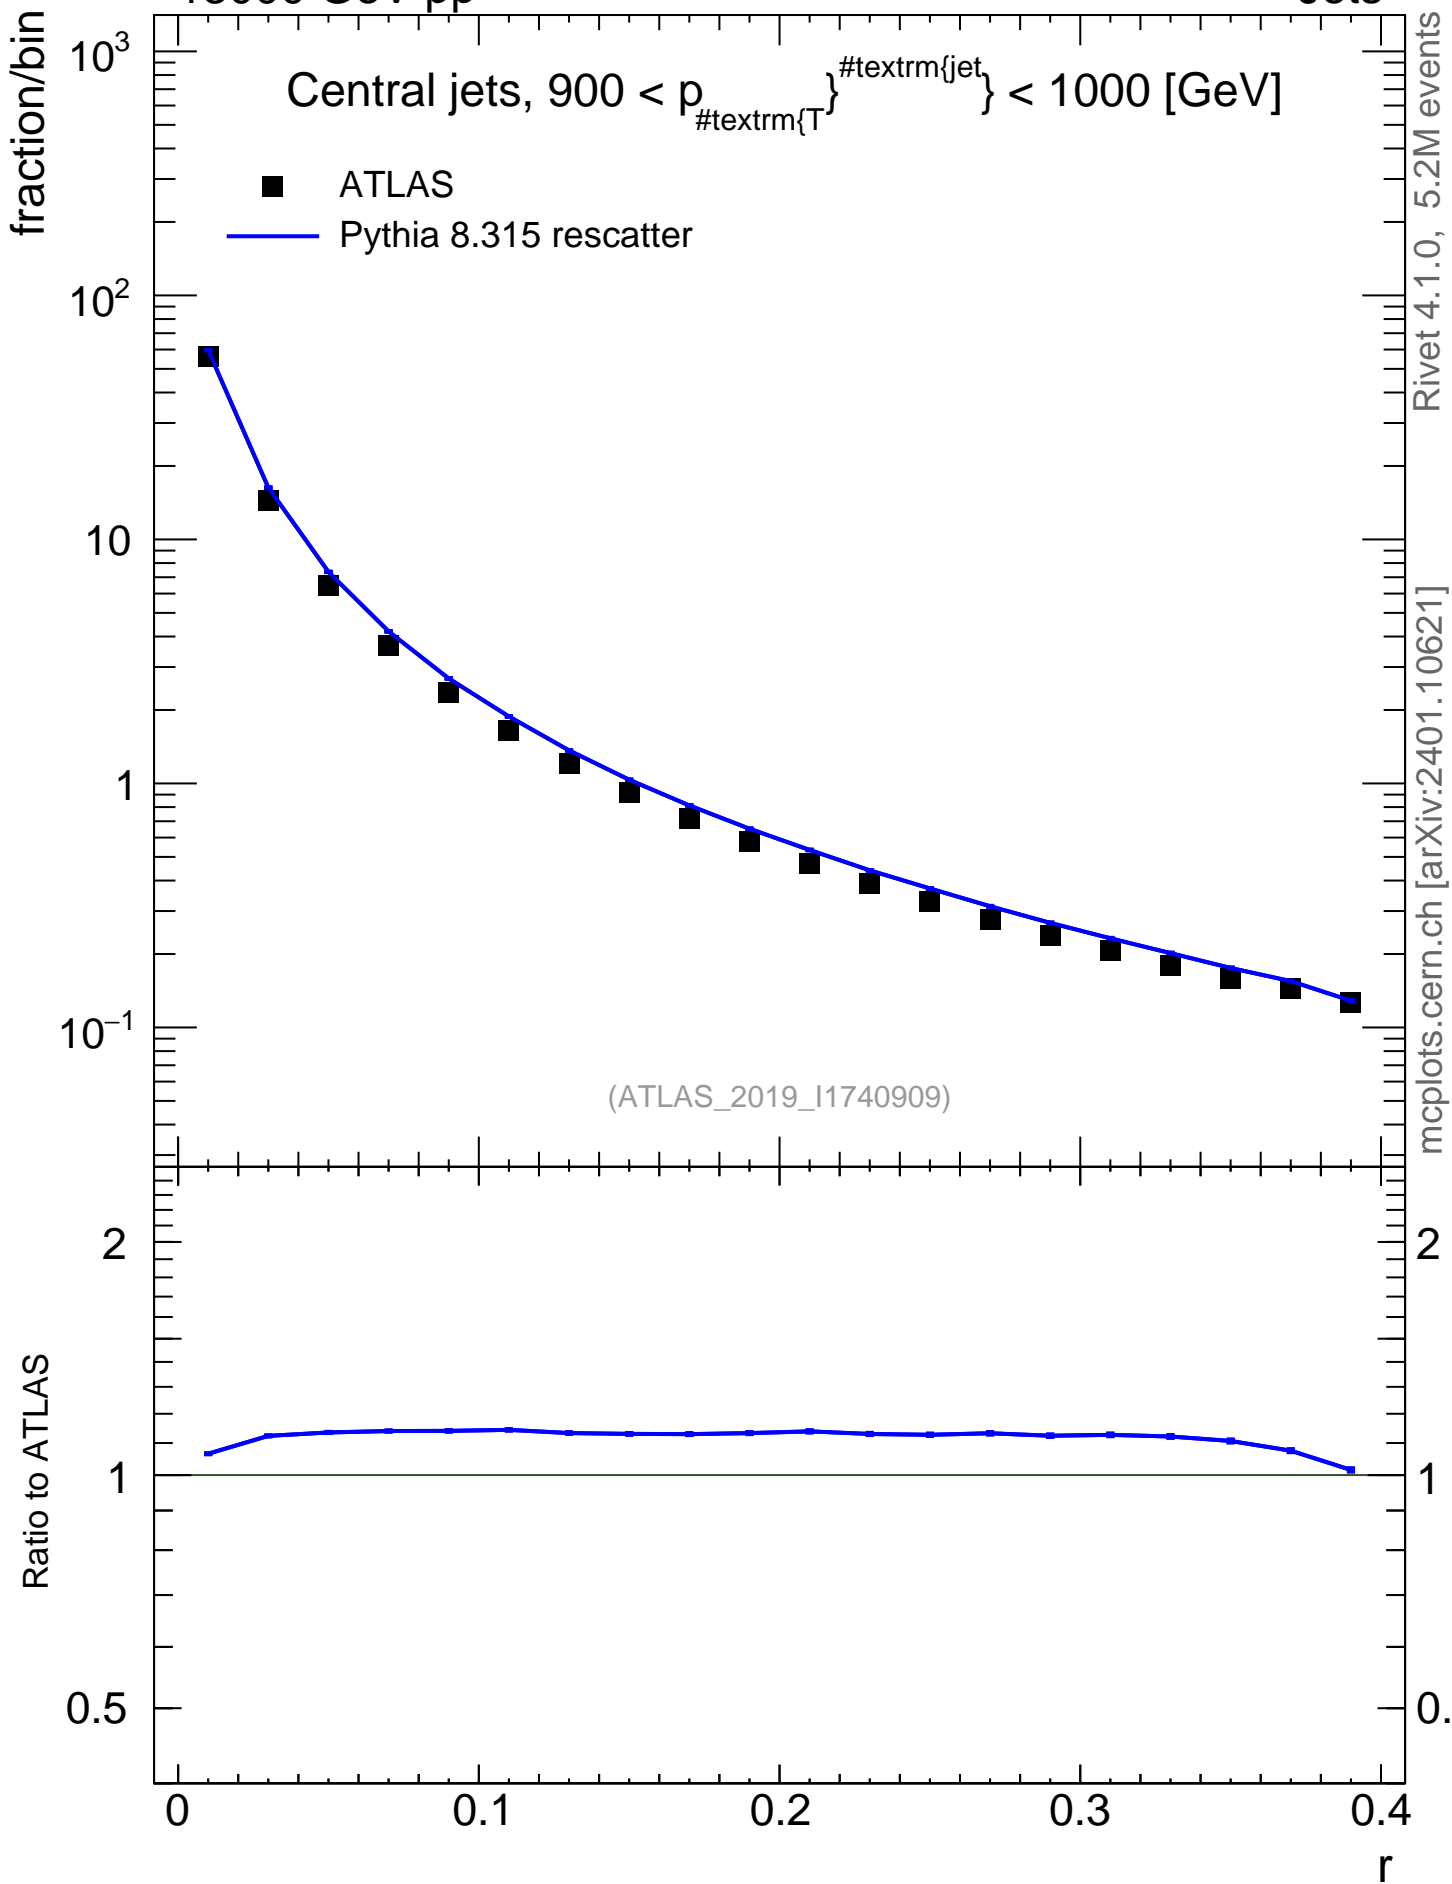

13000 GeV pp

Jets

Central jets, $900 < p_{T}^{\text{jet}} < 1000$ [GeV]

■ ATLAS
— Pythia 8.315 rescatter

(ATLAS_2019_I1740909)

Rivet 4.1.0, 5.2M events
mcplots.cern.ch [arXiv:2401.10621]