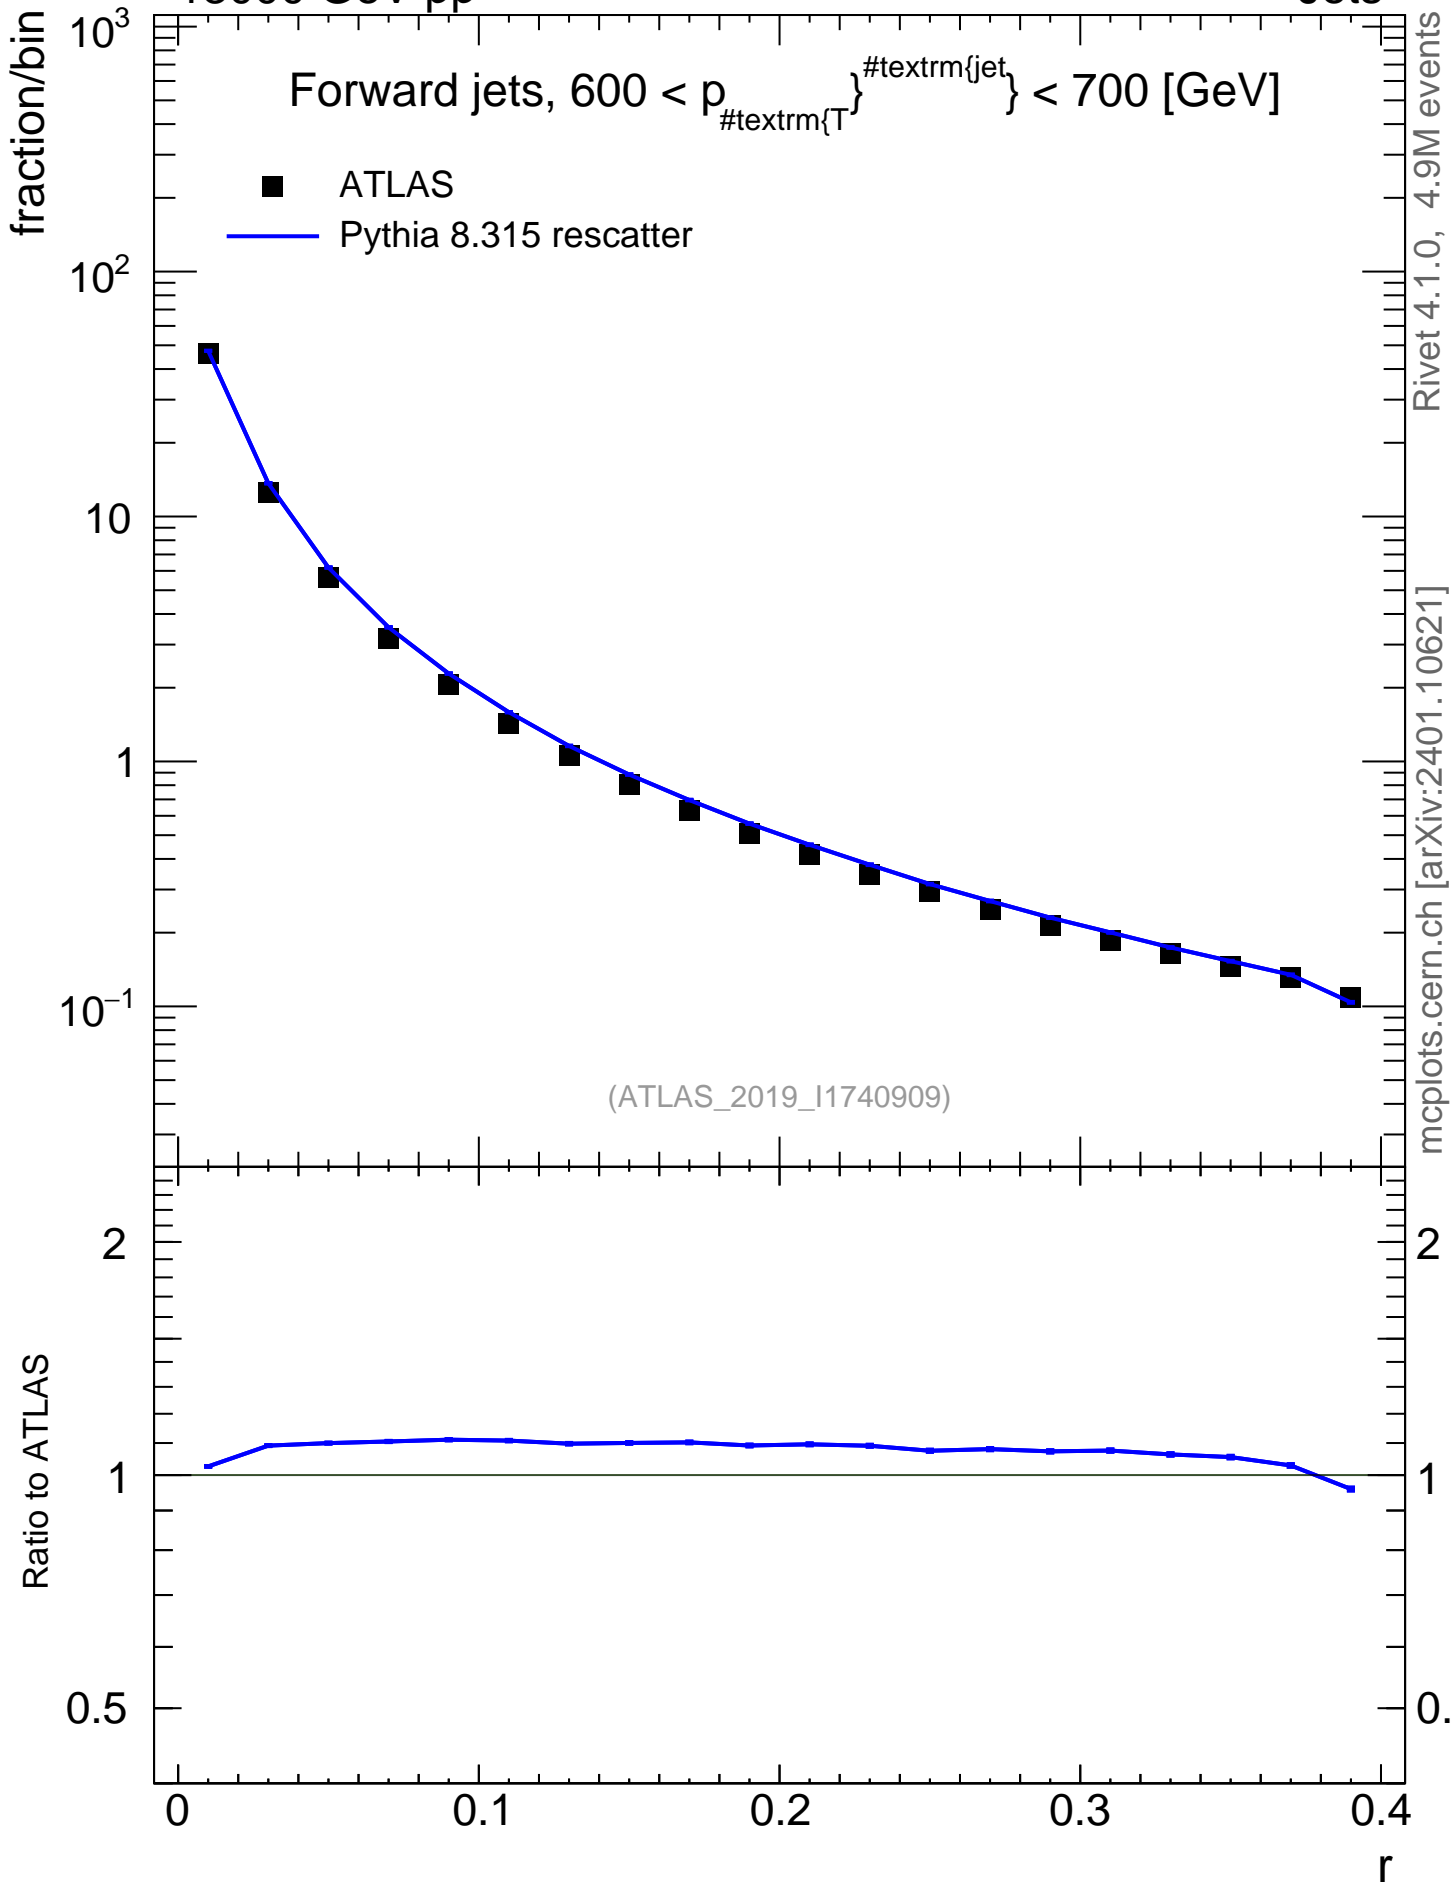

13000 GeV pp

Jets

Forward jets, $600 < p_{\text{T}}^{\text{jet}} < 700$ [GeV]

■ ATLAS
— Pythia 8.315 rescatter

(ATLAS_2019_I1740909)

Rivet 4.1.0, 4.9M events
mcplots.cern.ch [arXiv:2401.10621]