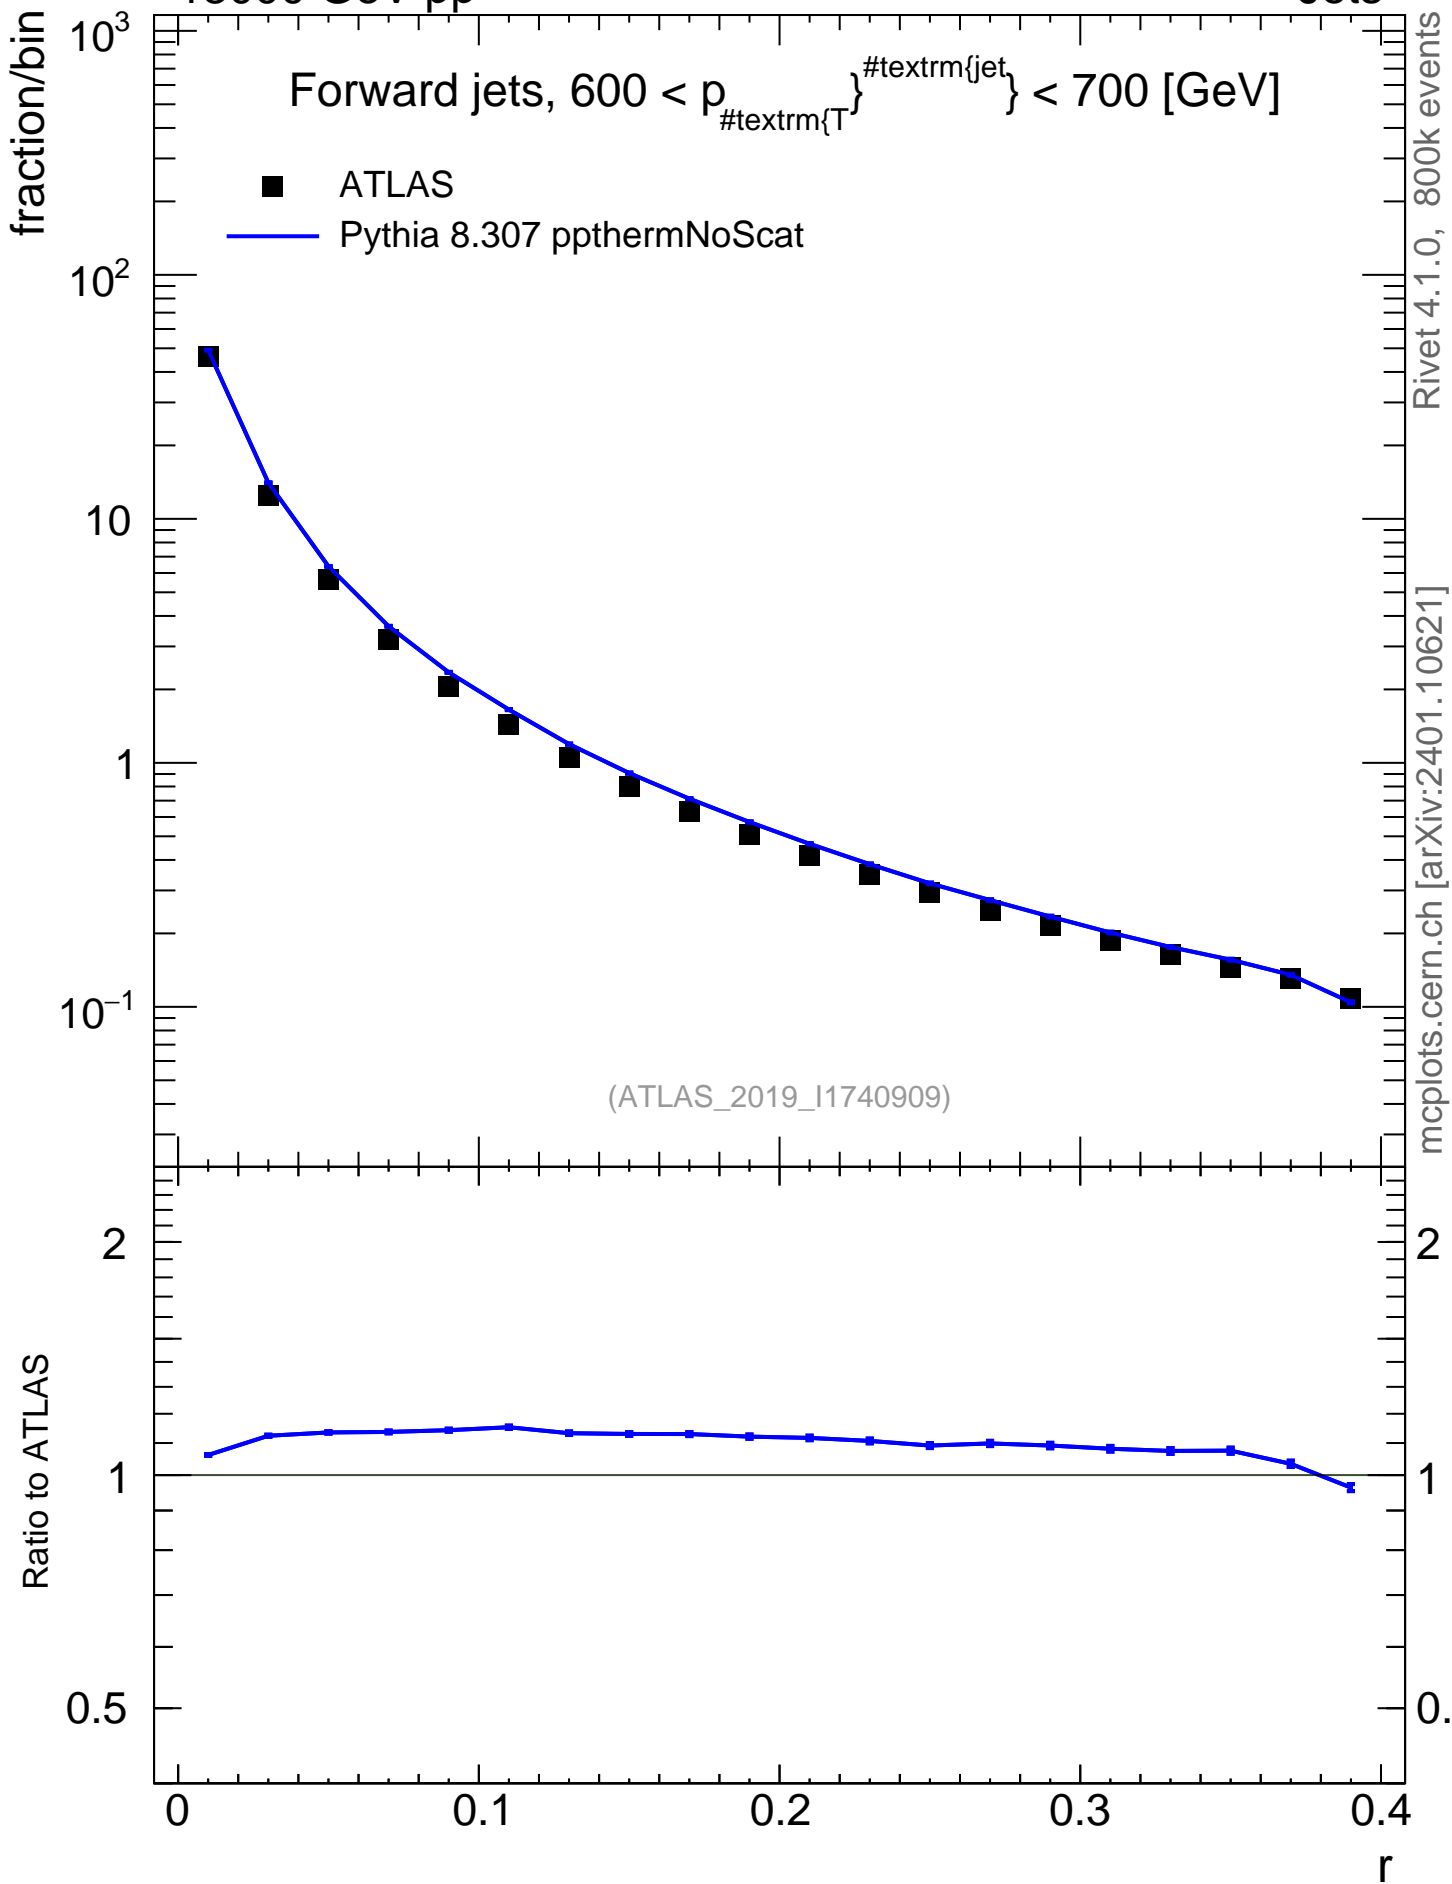

13000 GeV pp

Jets

Forward jets, $600 < p_{T}^{\text{jet}} < 700$ [GeV]

■ ATLAS
— Pythia 8.307 ppthermNoScat

Rivet 4.1.0, 800k events
mcplots.cern.ch [arXiv:2401.10621]

(ATLAS_2019_I1740909)