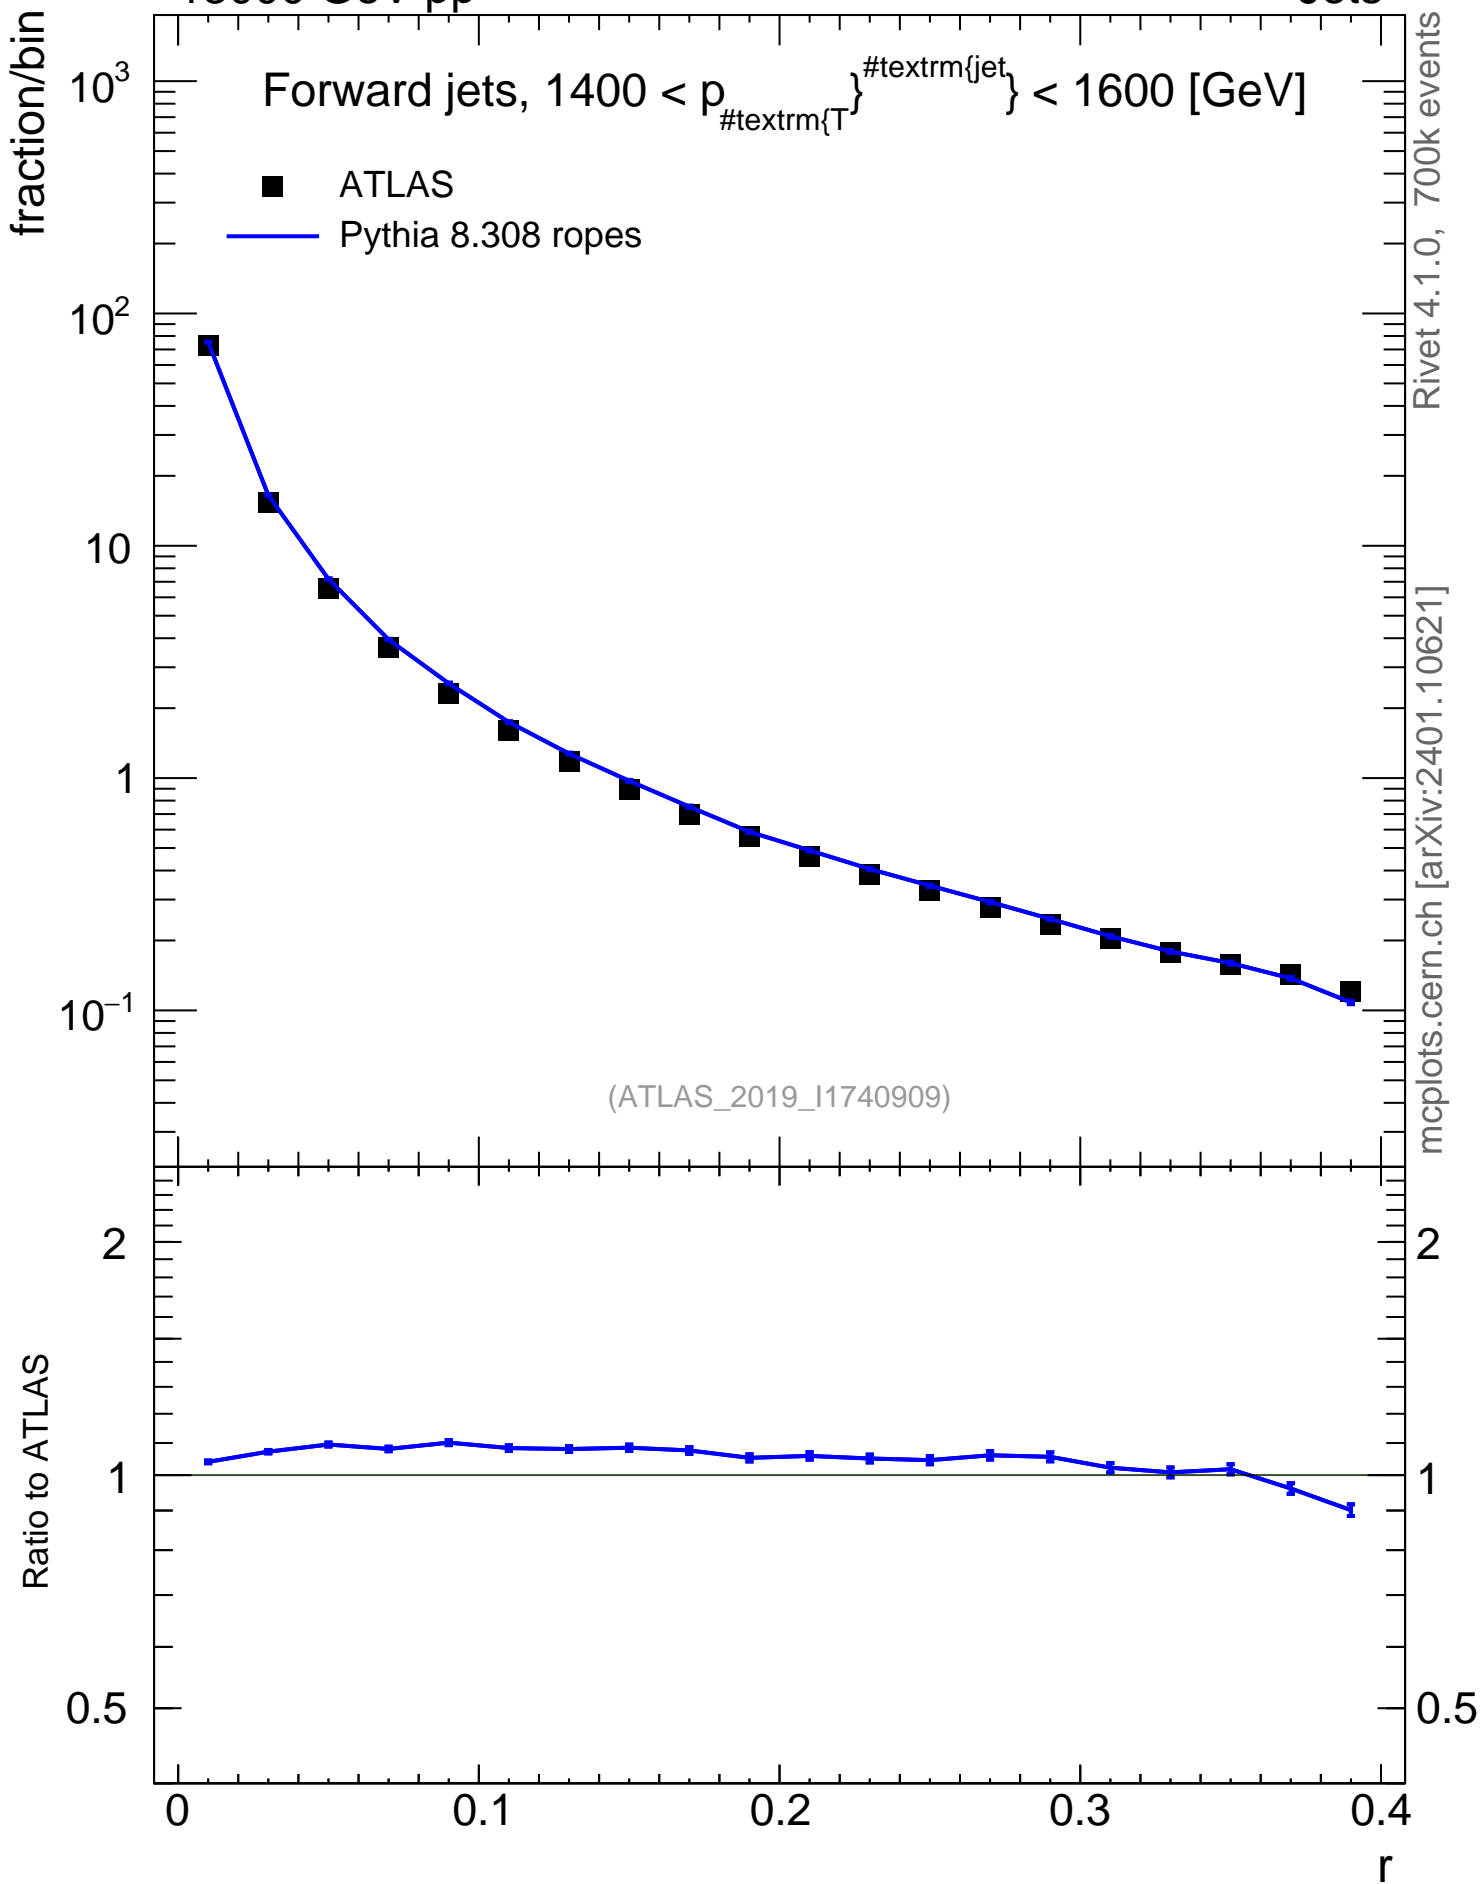

13000 GeV pp

Jets

Forward jets, $1400 < p_{\text{T}}^{\text{jet}} < 1600$ [GeV]

■ ATLAS
— Pythia 8.308 ropes

(ATLAS_2019_I1740909)

mcplots.cern.ch [arXiv:2401.10621]

Rivet 4.1.0, 700k events