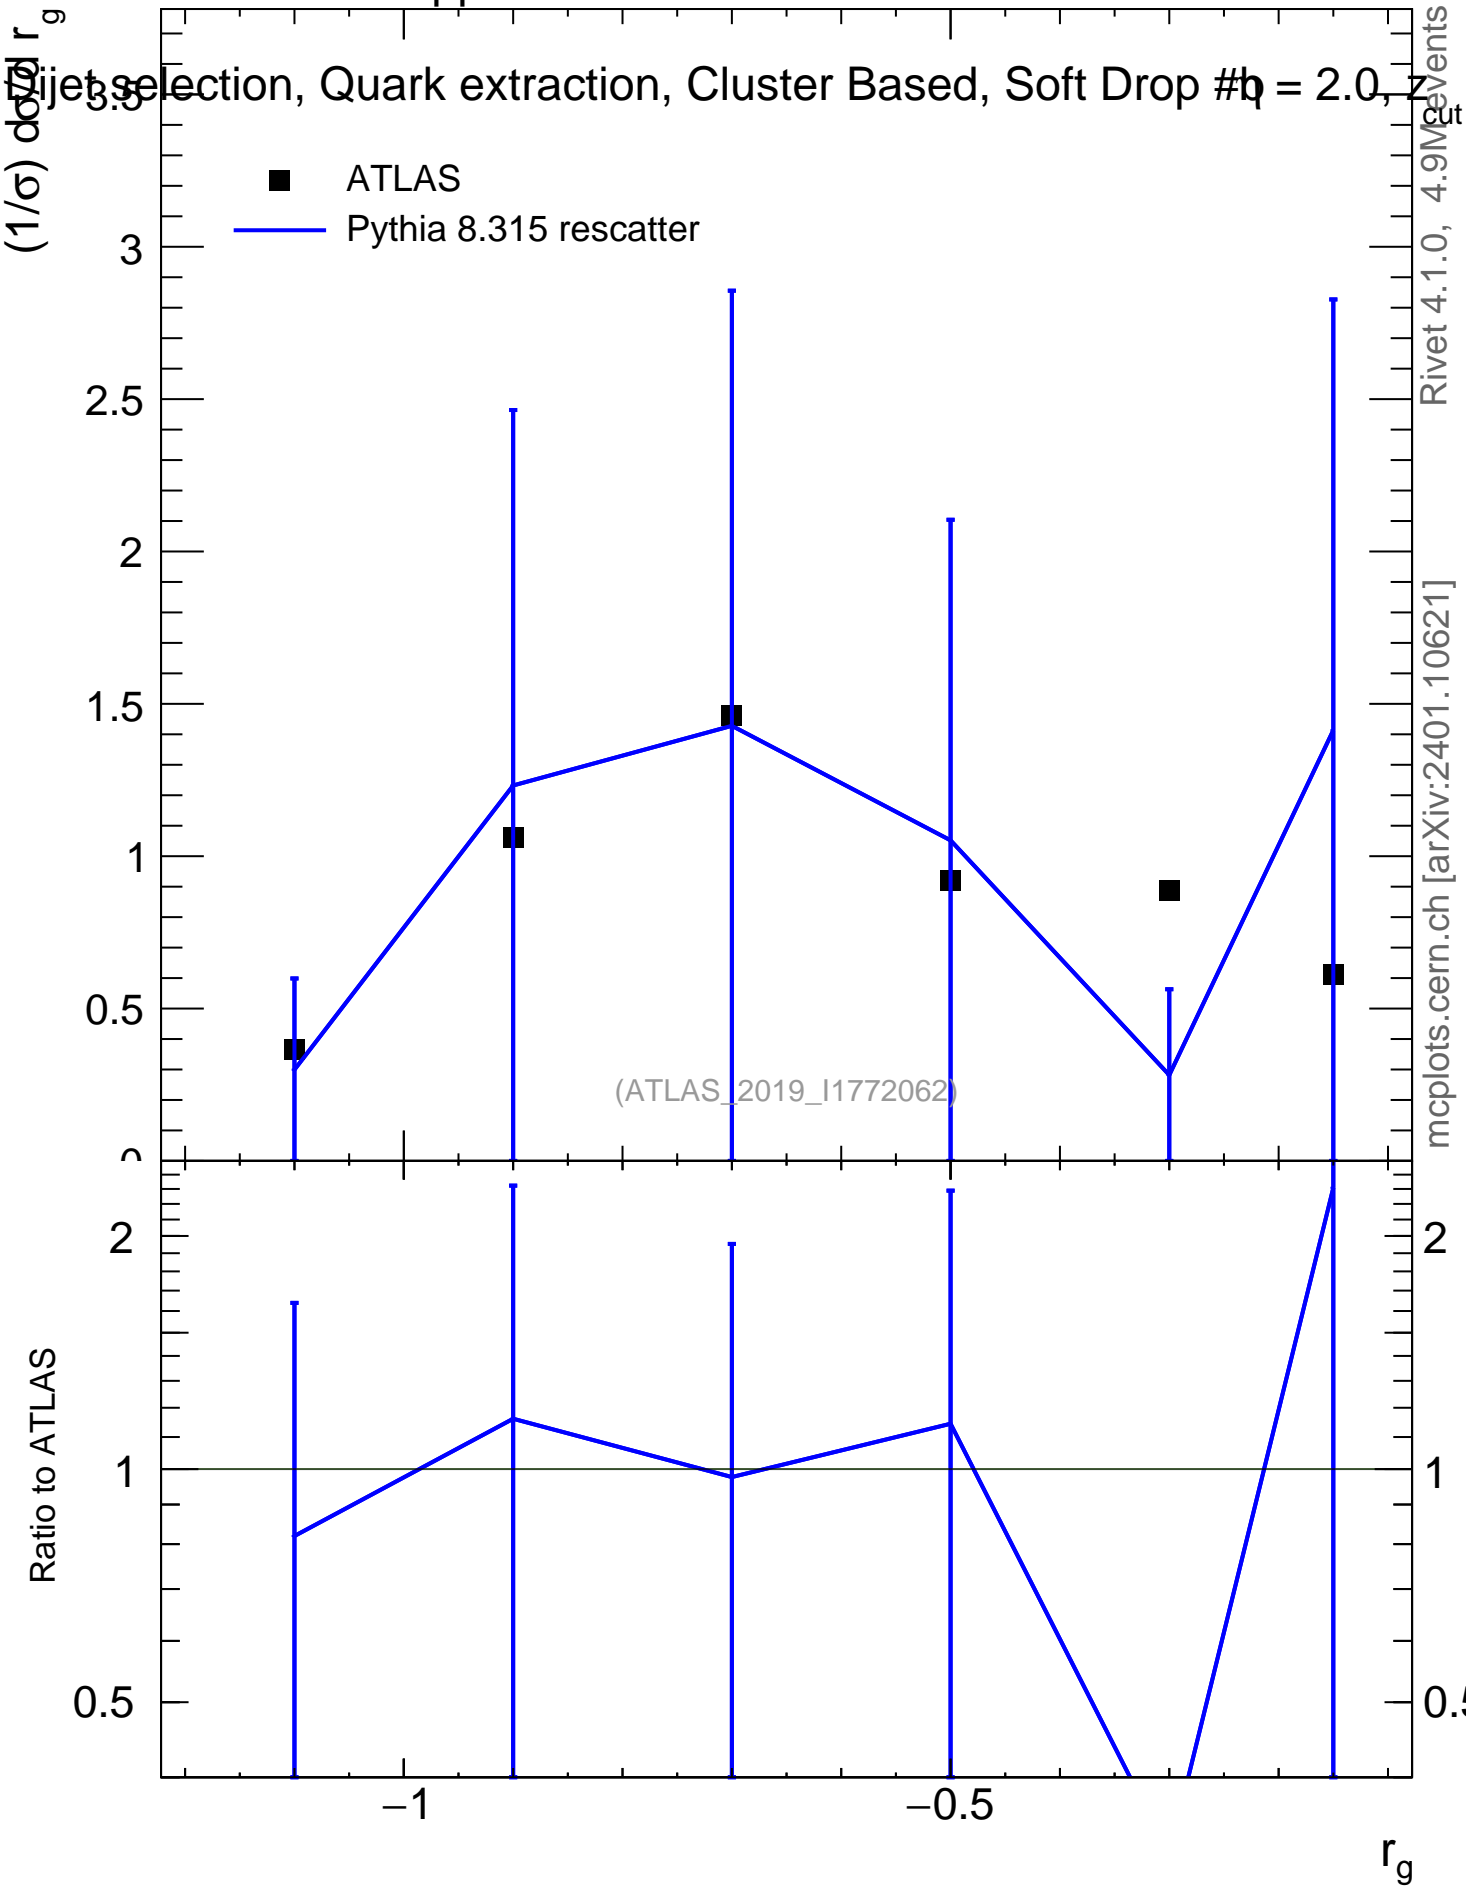

13000 GeV pp

Jets

mcplots.cern.ch [arXiv:2401.10621]
Rivet 4.1.0, 4.9M events