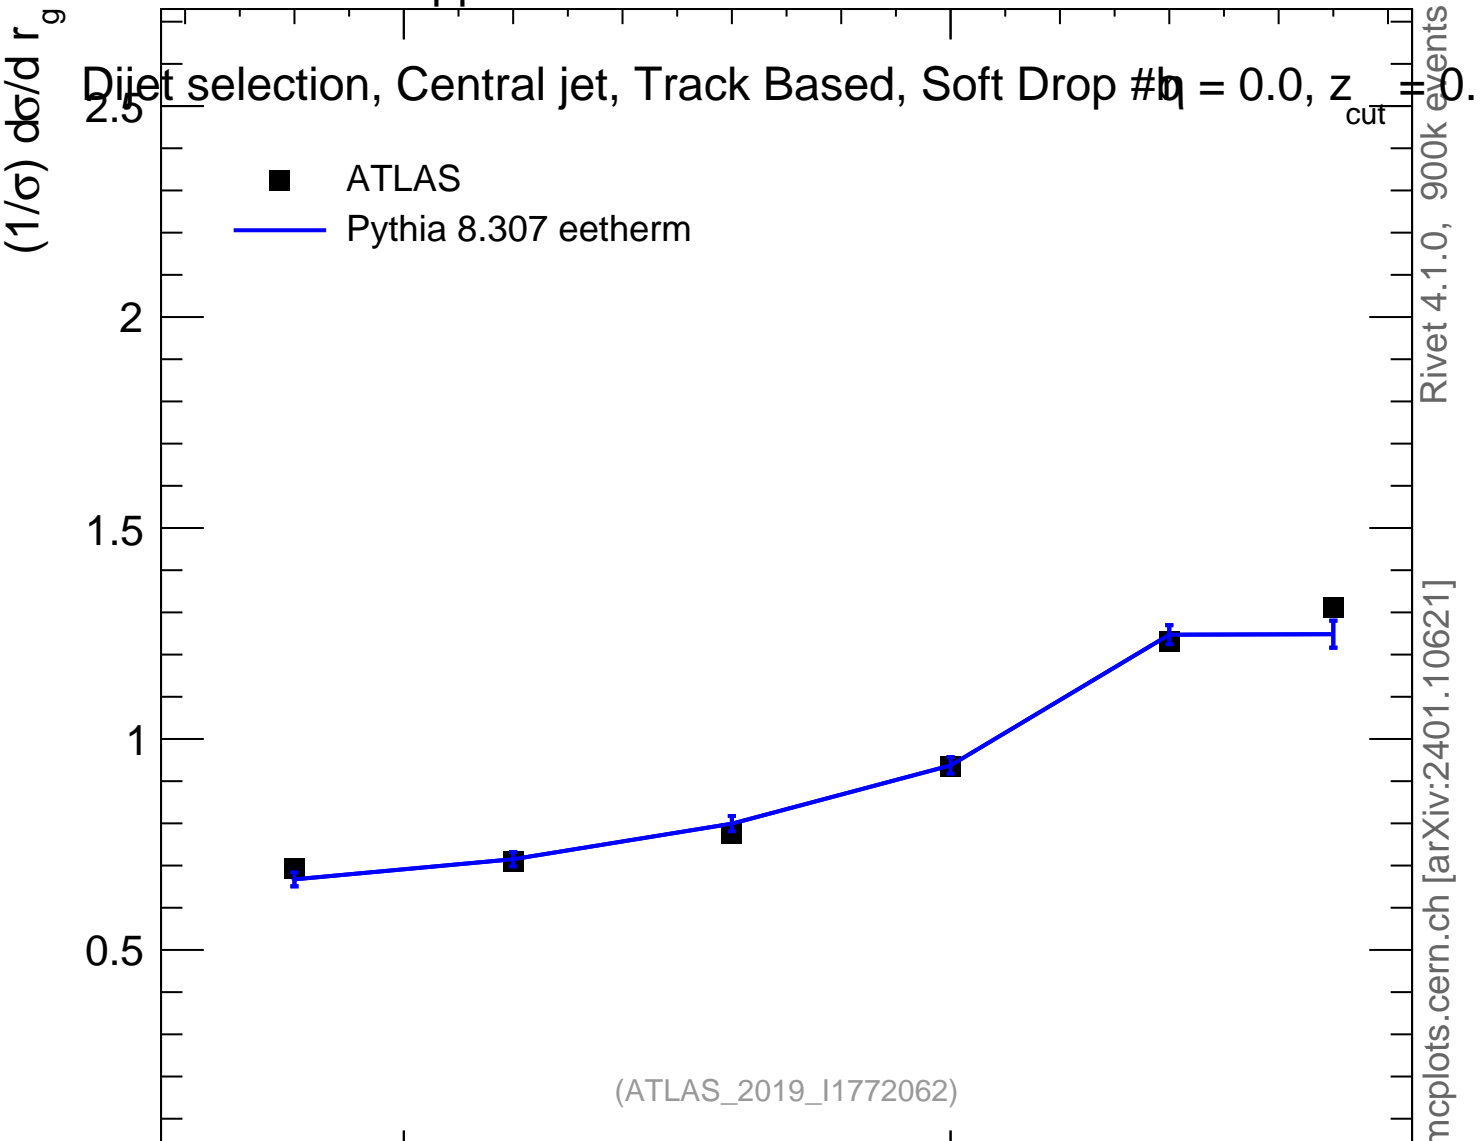

13000 GeV pp

Jets

Dijet selection, Central jet, Track Based, Soft Drop $\beta = 0.0$, $z_{cut} = 0.1$

■ ATLAS
— Pythia 8.307 eetherm

Rivet 4.1.0, 900k events
mcplots.cern.ch [arXiv:2401.10621]