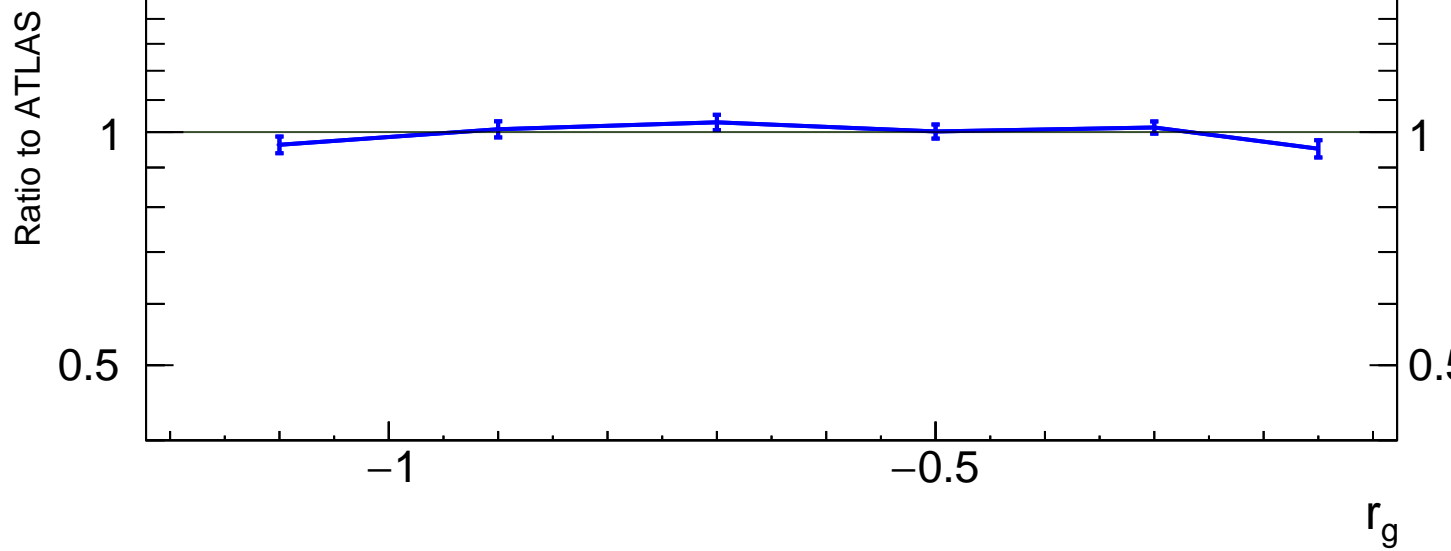

13000 GeV pp

Jets

Dijet selection, Central jet, Track Based, Soft Drop $\beta = 0.0$, $z_{cut} = 0.1$

■ ATLAS
— Pythia 8.307 eetherm

Rivet 4.1.0, 900k events
mcplots.cern.ch [arXiv:2401.10621]