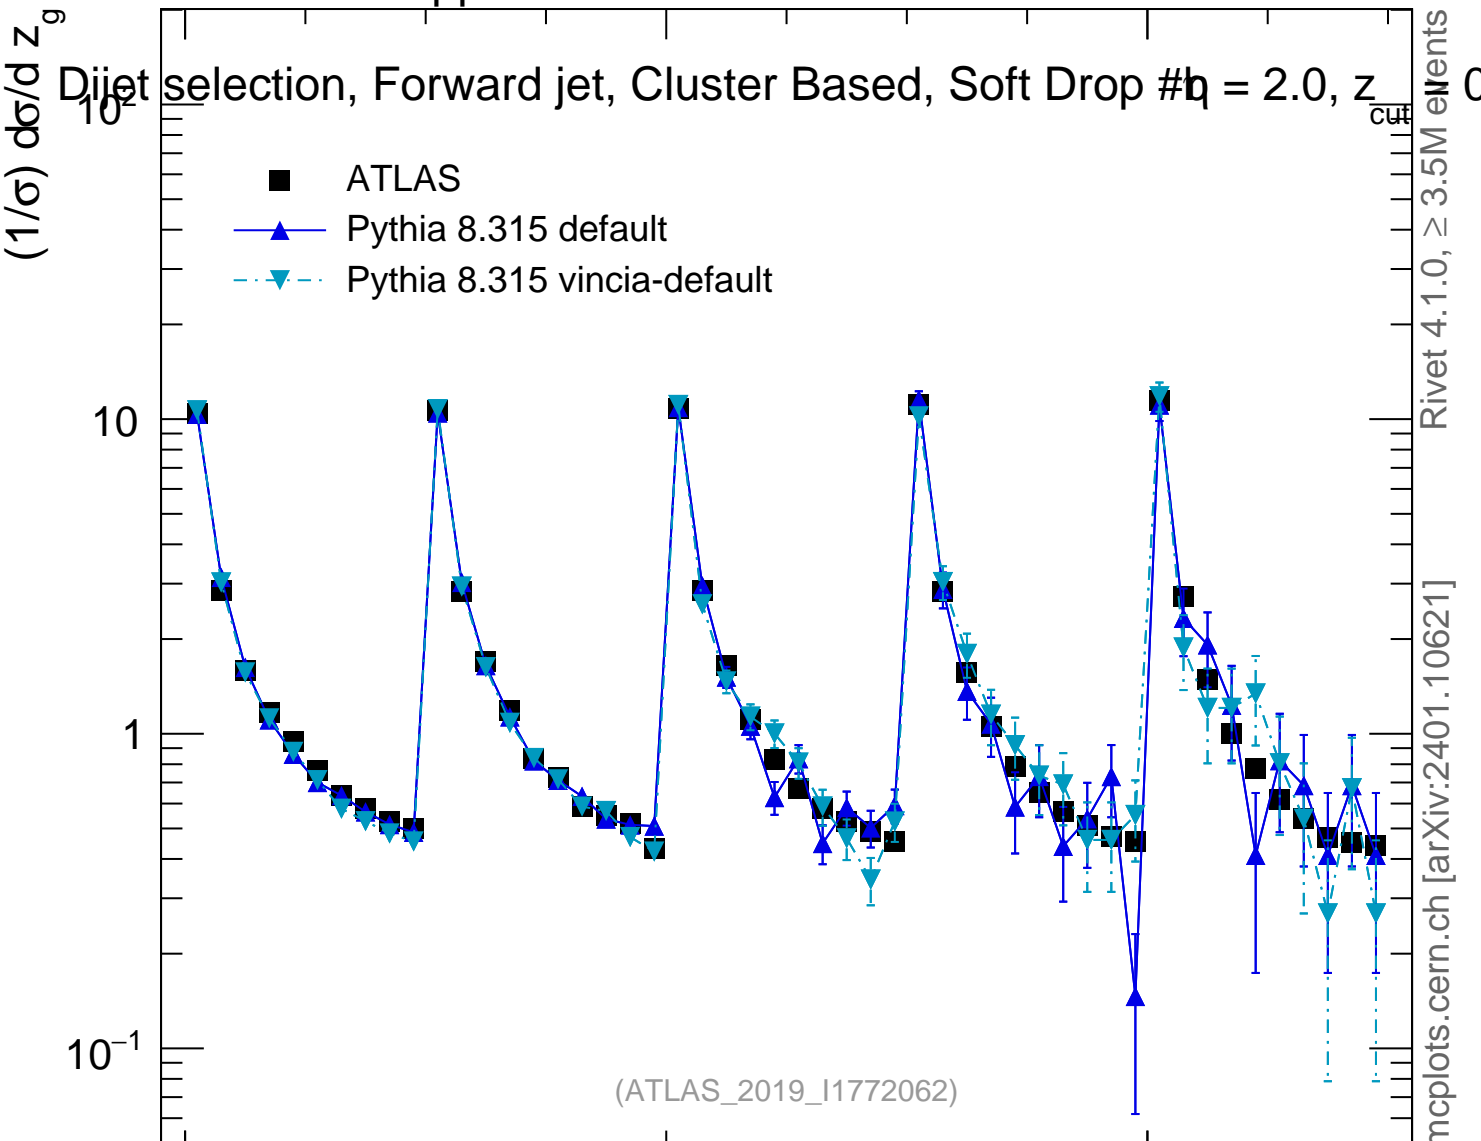

13000 GeV pp

Jets

Dijet selection, Forward jet, Cluster Based, Soft Drop $\beta = 2.0, z_g$

- ATLAS
- ▲ Pythia 8.315 default
- ▼ Pythia 8.315 vincia-default

Rivet 4.1.0, ≥ 3.5M events

z_g