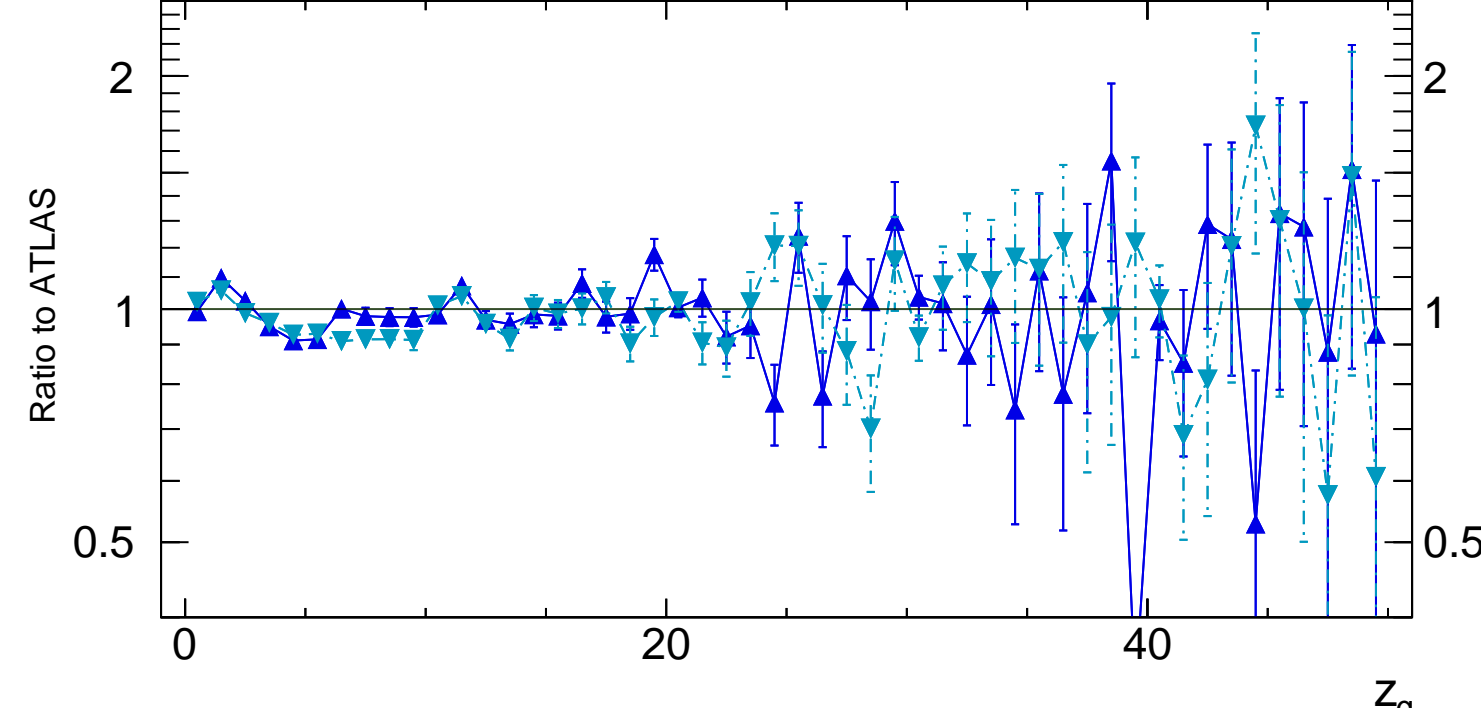

13000 GeV pp

Jets

Dijet selection, Forward jet, Cluster Based, Soft Drop $\beta = 2.0, z_g$

- ATLAS
- ▲ Pythia 8.315 default
- ▼ Pythia 8.315 vincia-default

Rivet 4.1.0, ≥ 3.5M events

z_g