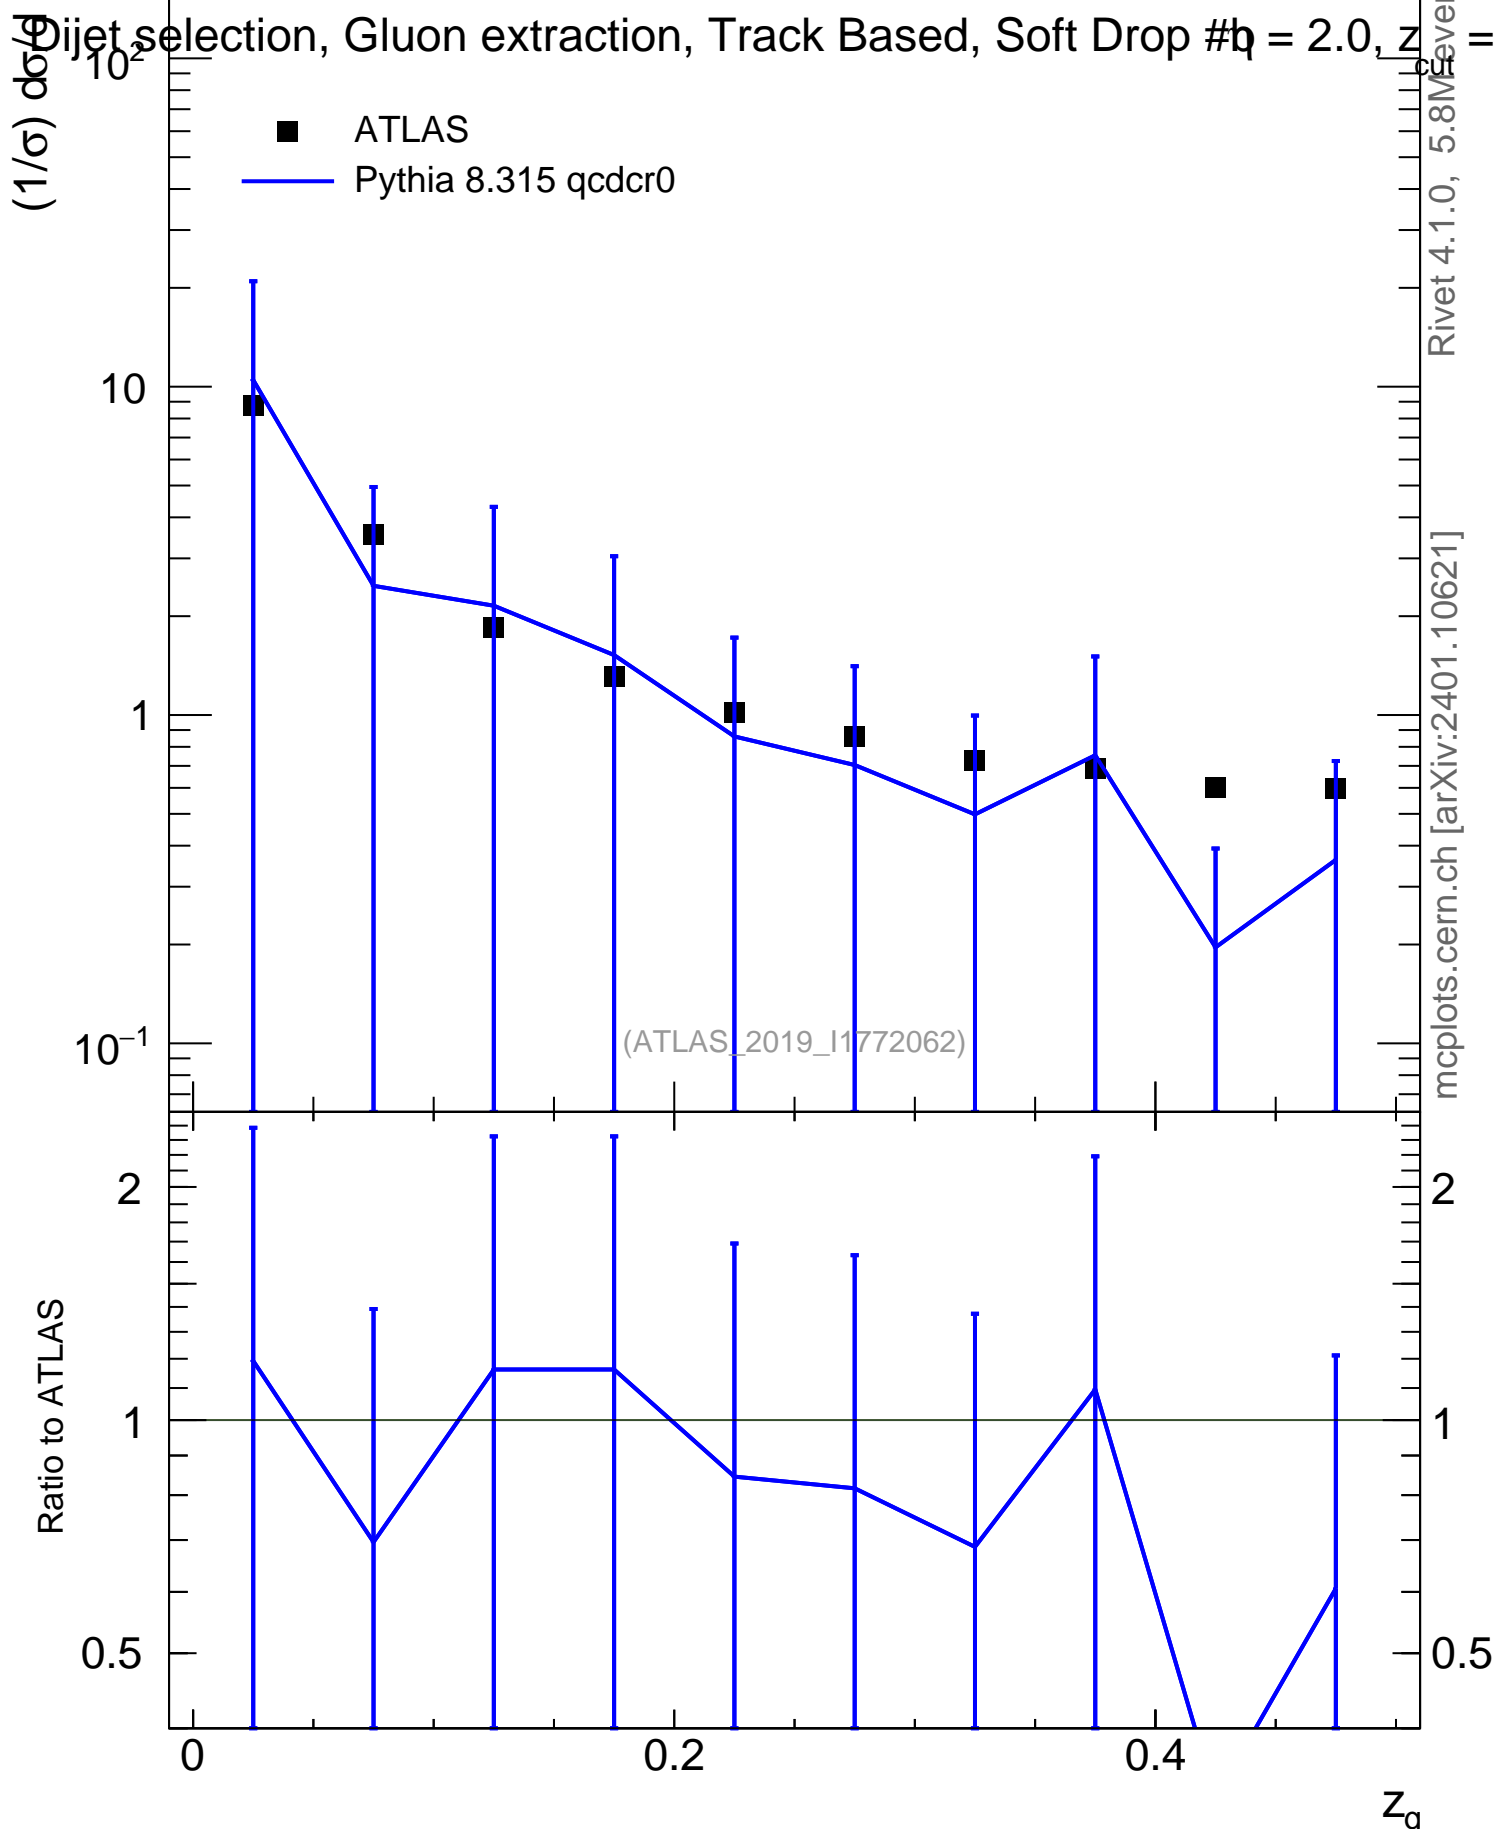

13000 GeV pp

Jets

Rivet 4.1.0, 5.8M Events
mcplots.cern.ch [arXiv:2401.10621]