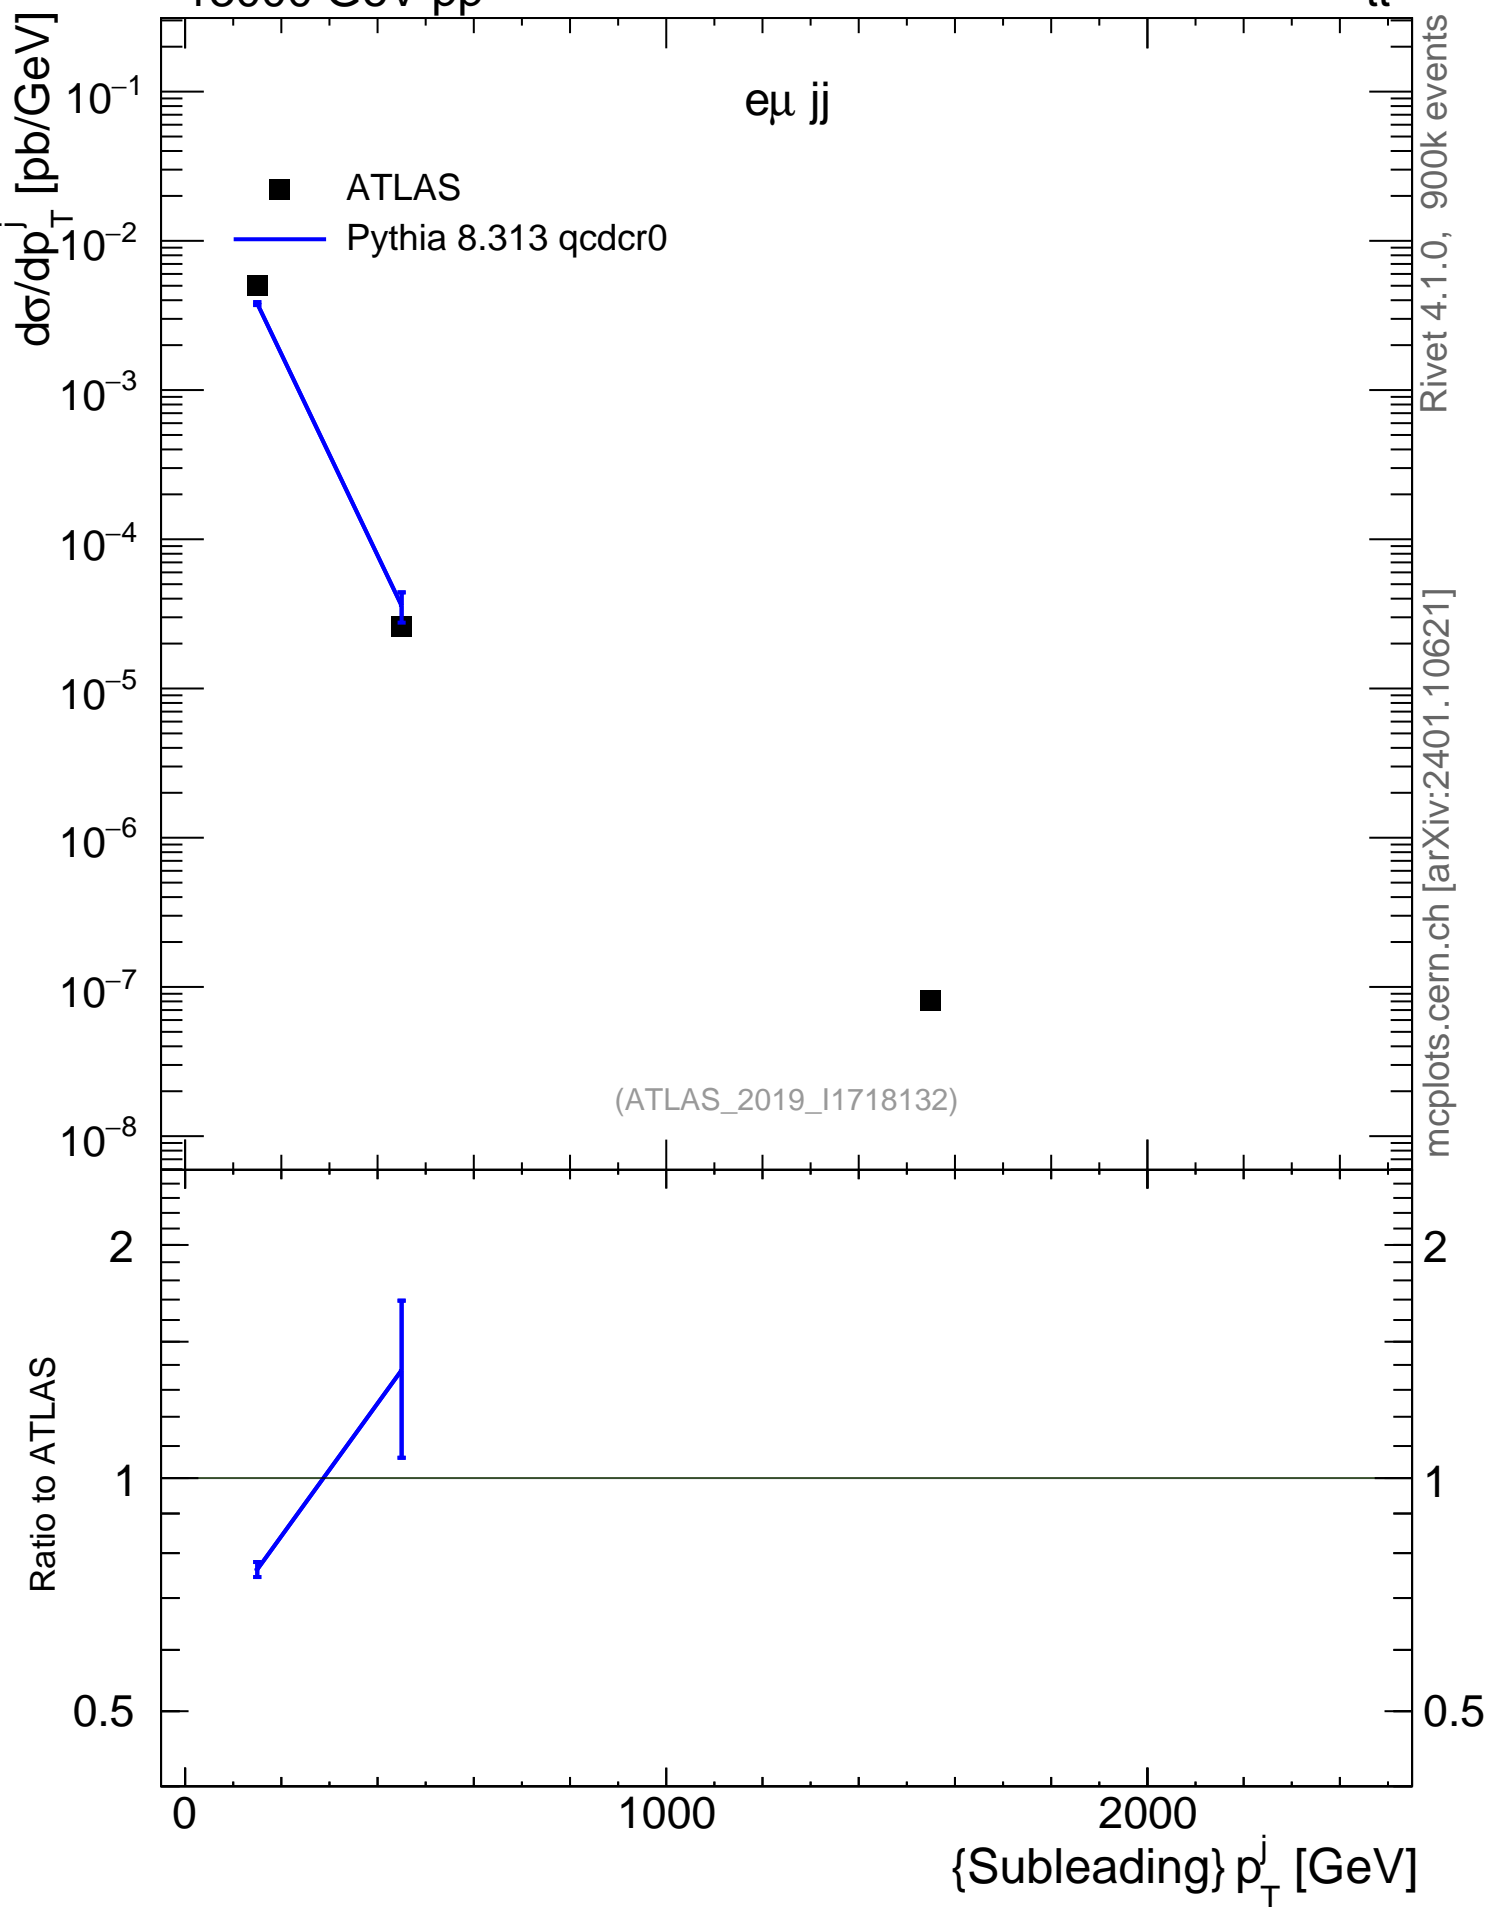

13000 GeV pp

tt

eμ jj

Rivet 4.1.0, 900k events  
mcplots.cern.ch [arXiv:2401.10621]

(ATLAS\_2019\_I1718132)