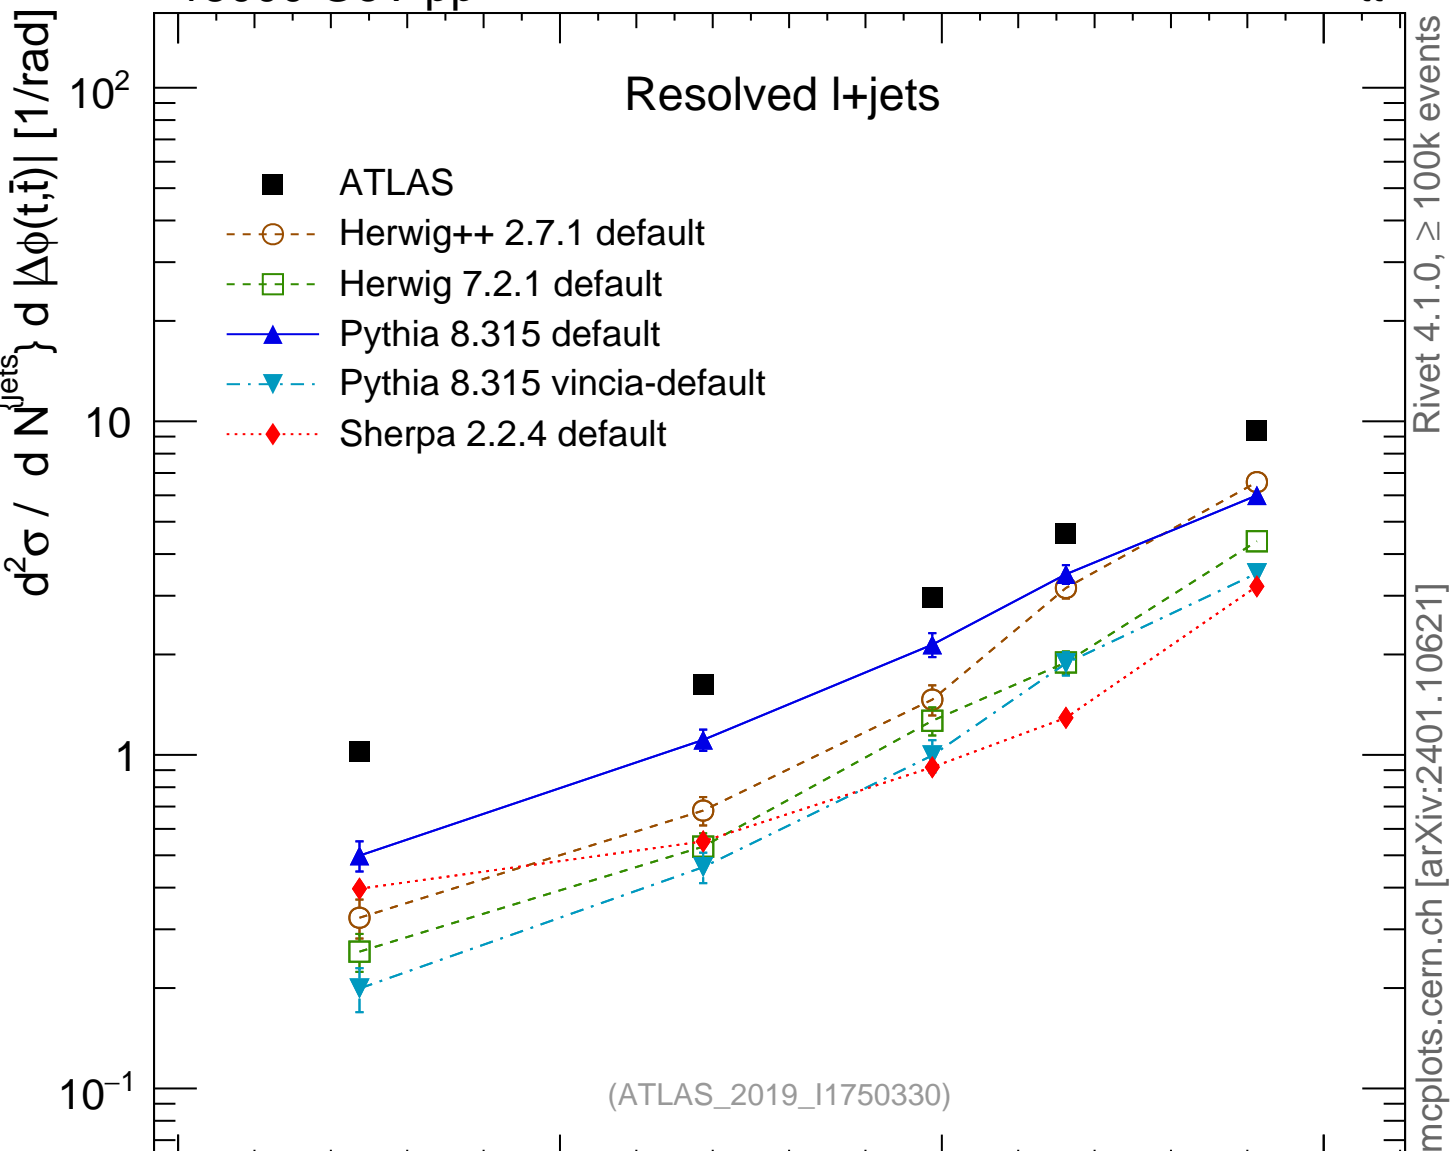

Resolved l+jets

Rivet 4.1.0, ≥ 100k events

mcplots.cern.ch [arXiv:2401.10621]

Ratio to ATLAS