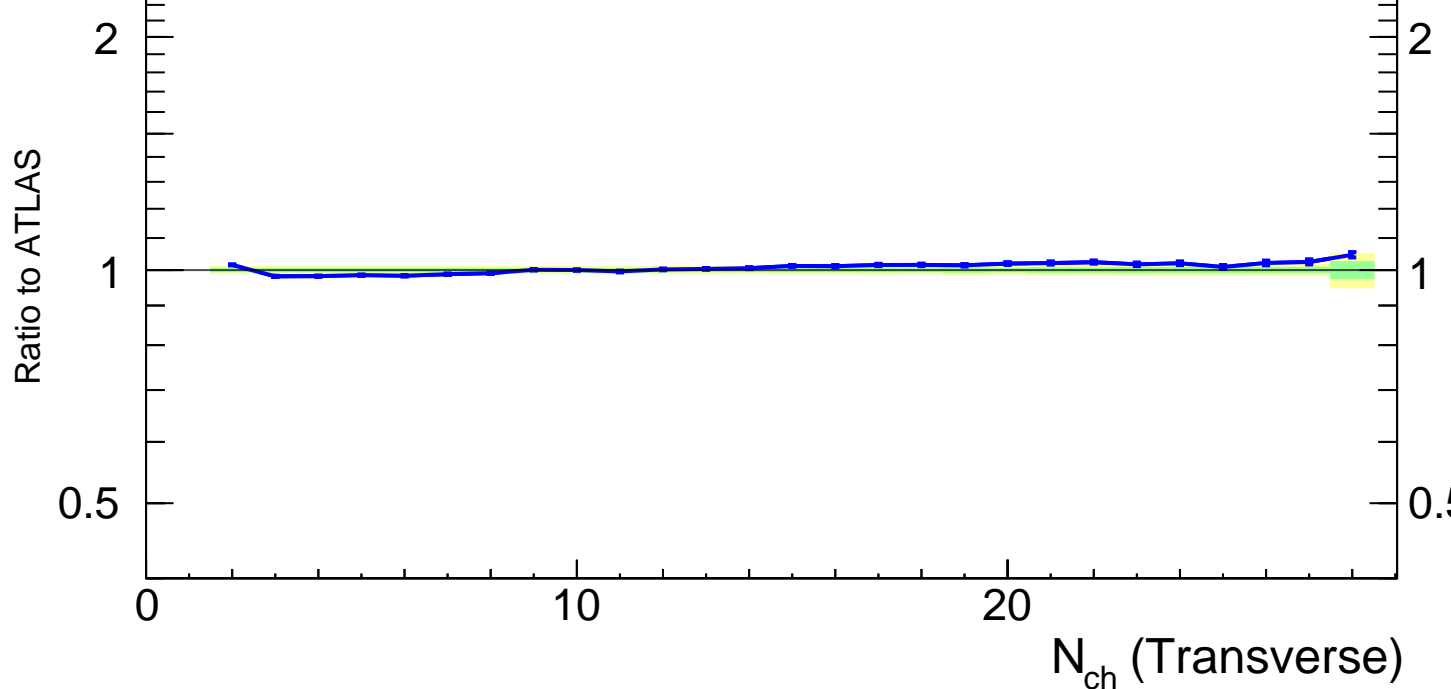

13000 GeV pp

Underlying Event

Mean average transverse momentum, trans-min region

■ ATLAS
— Pythia 8.307 eetherm

Rivet 4.1.0, 700k events
mcplots.cern.ch [arXiv:2401.10621]

N_{ch} (Transverse)