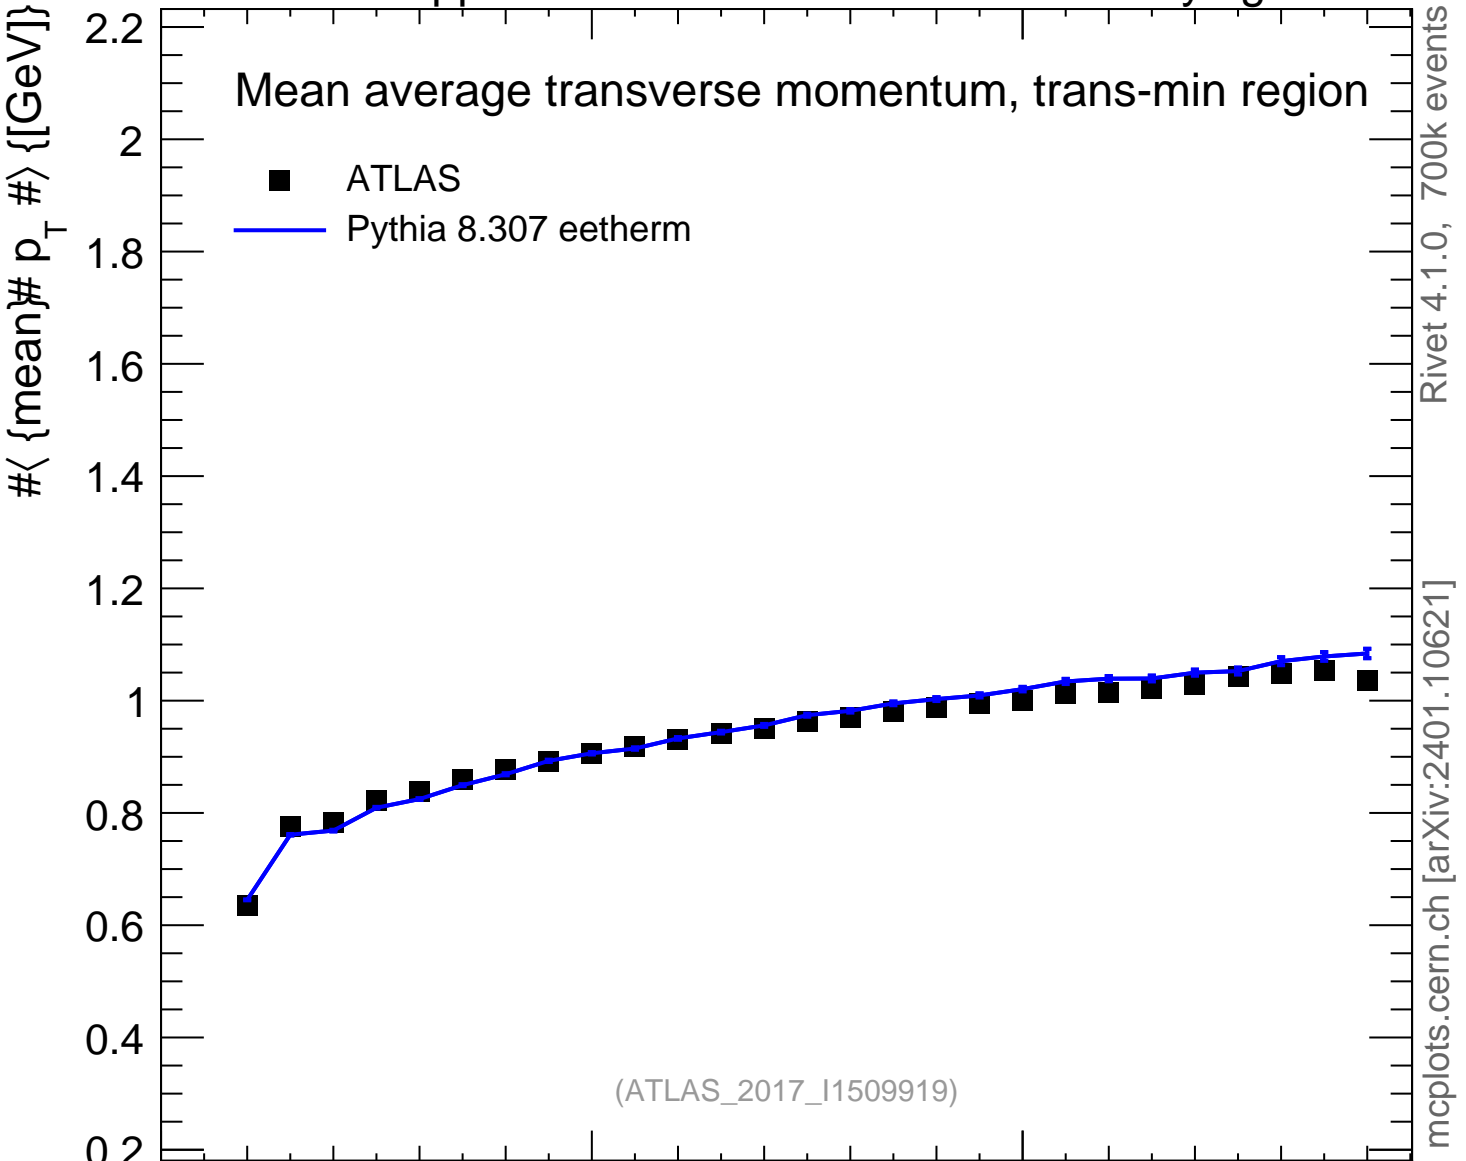

13000 GeV pp

Underlying Event

Mean average transverse momentum, trans-min region

■ ATLAS
— Pythia 8.307 eetherm

Rivet 4.1.0, 700k events
mcplots.cern.ch [arXiv:2401.10621]

N_{ch} (Transverse)