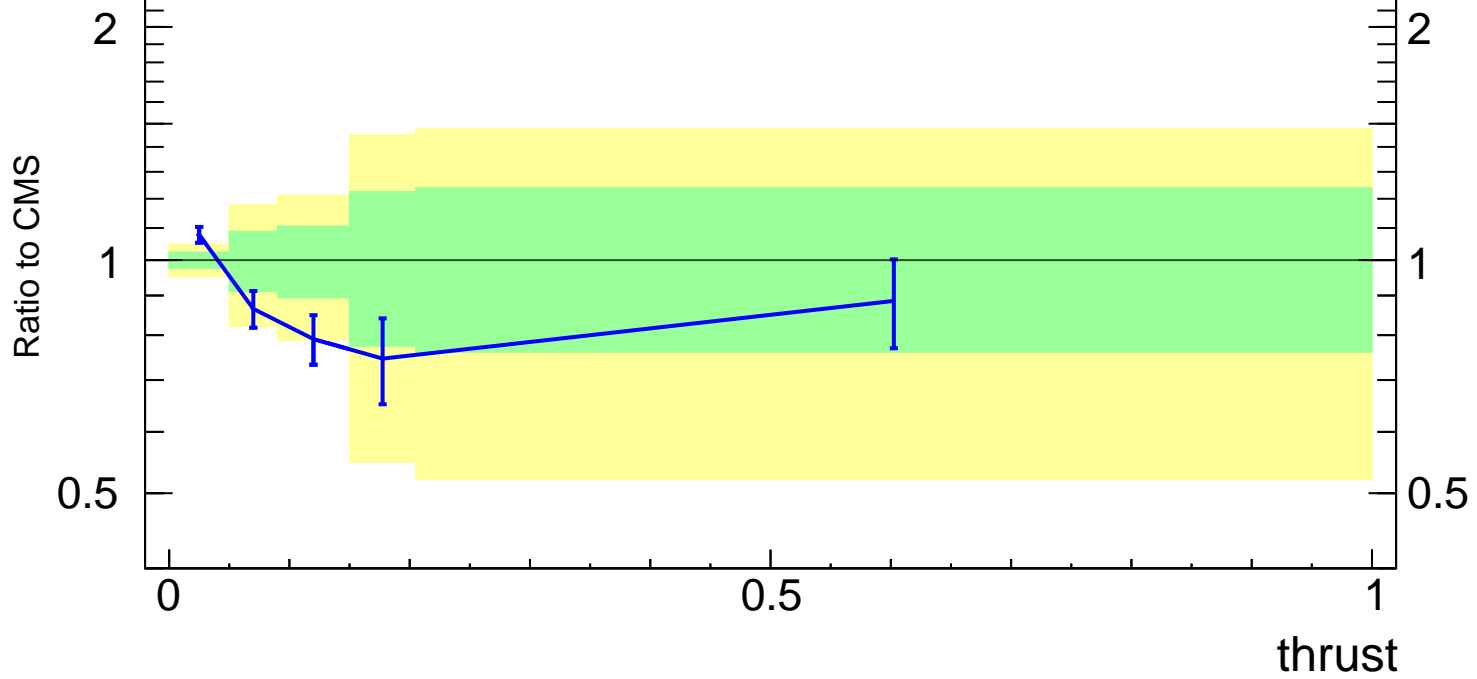

13000 GeV pp

Z+Jet

CMS, 13 TeV, AK4 jets, Z+jet region,  $254 < p_T^{\text{jet}} < 326$  GeV

Rivet 4.1.0, 100k events  
mcplots.cern.ch [arXiv:2401.10621]