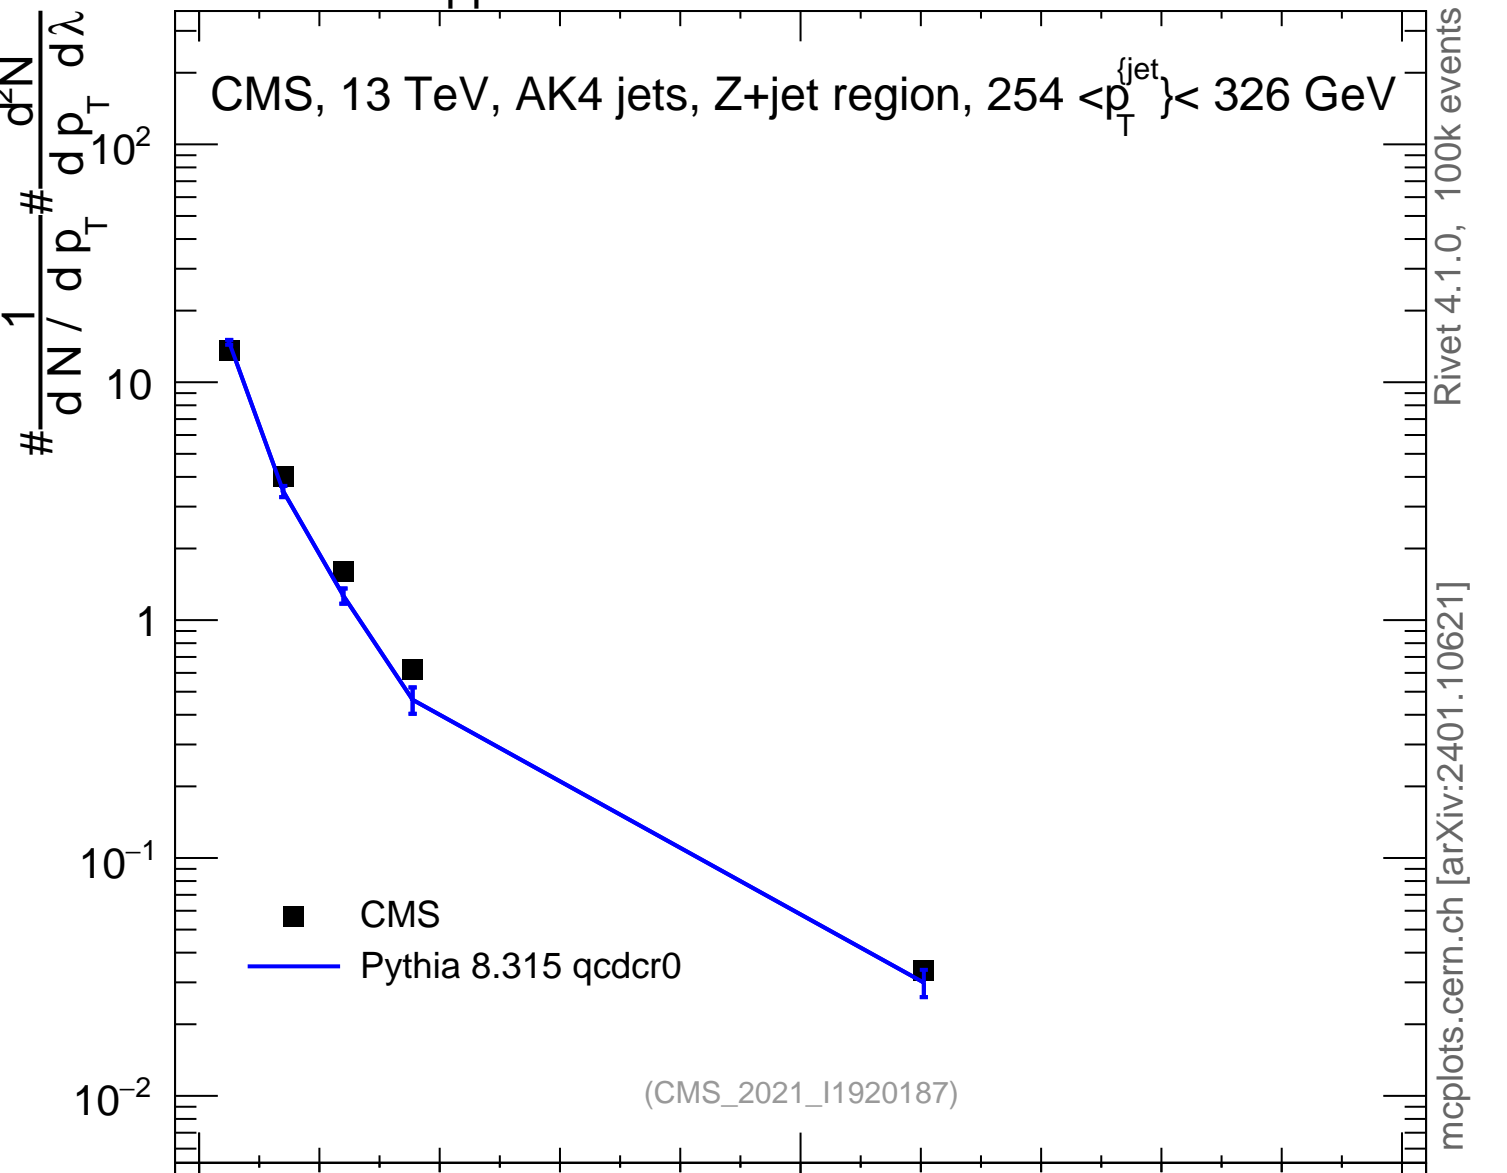

13000 GeV pp

Z+Jet

CMS, 13 TeV, AK4 jets, Z+jet region,  $254 < p_T^{\text{jet}} < 326$  GeV

Rivet 4.1.0, 100k events  
mcplots.cern.ch [arXiv:2401.10621]