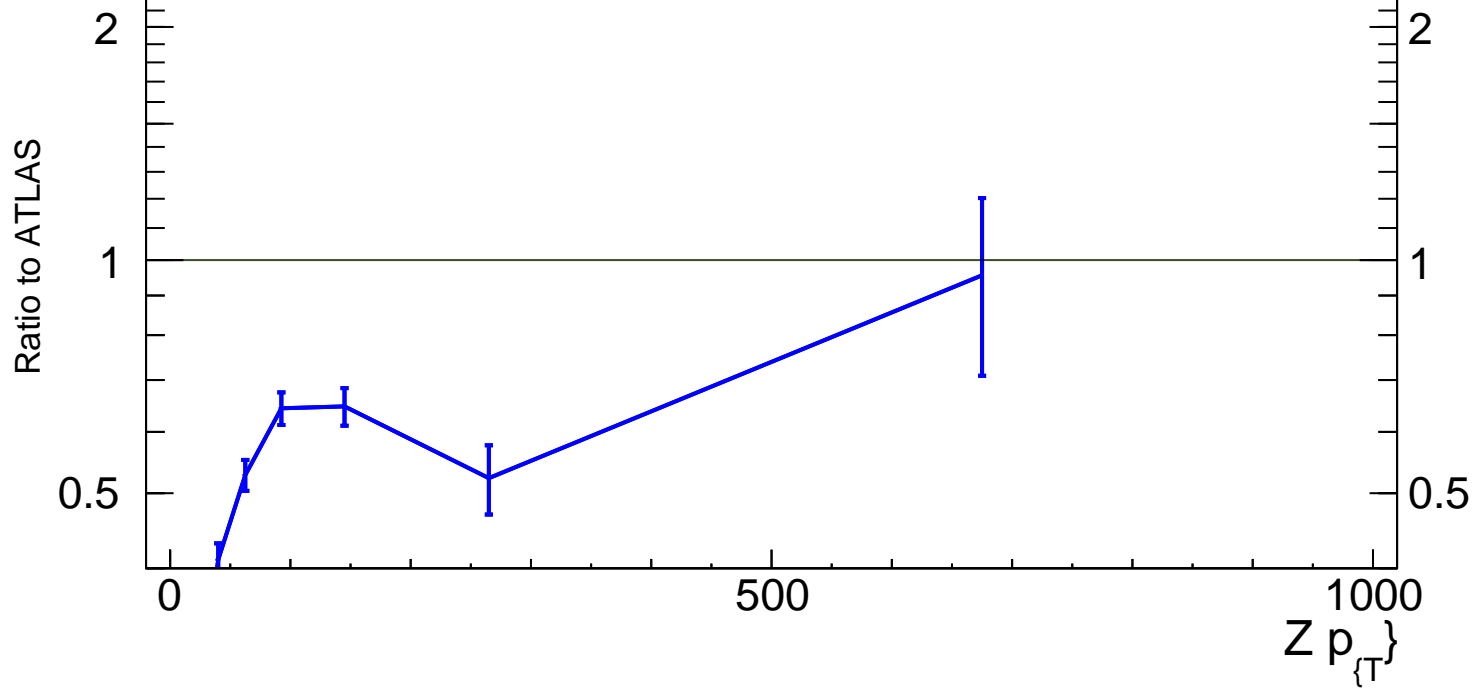

13000 GeV pp

Z+Jet

 ≥ 2 btag eventsRivet 4.1.0, 5M events
mcplots.cern.ch [arXiv:2401.10621]