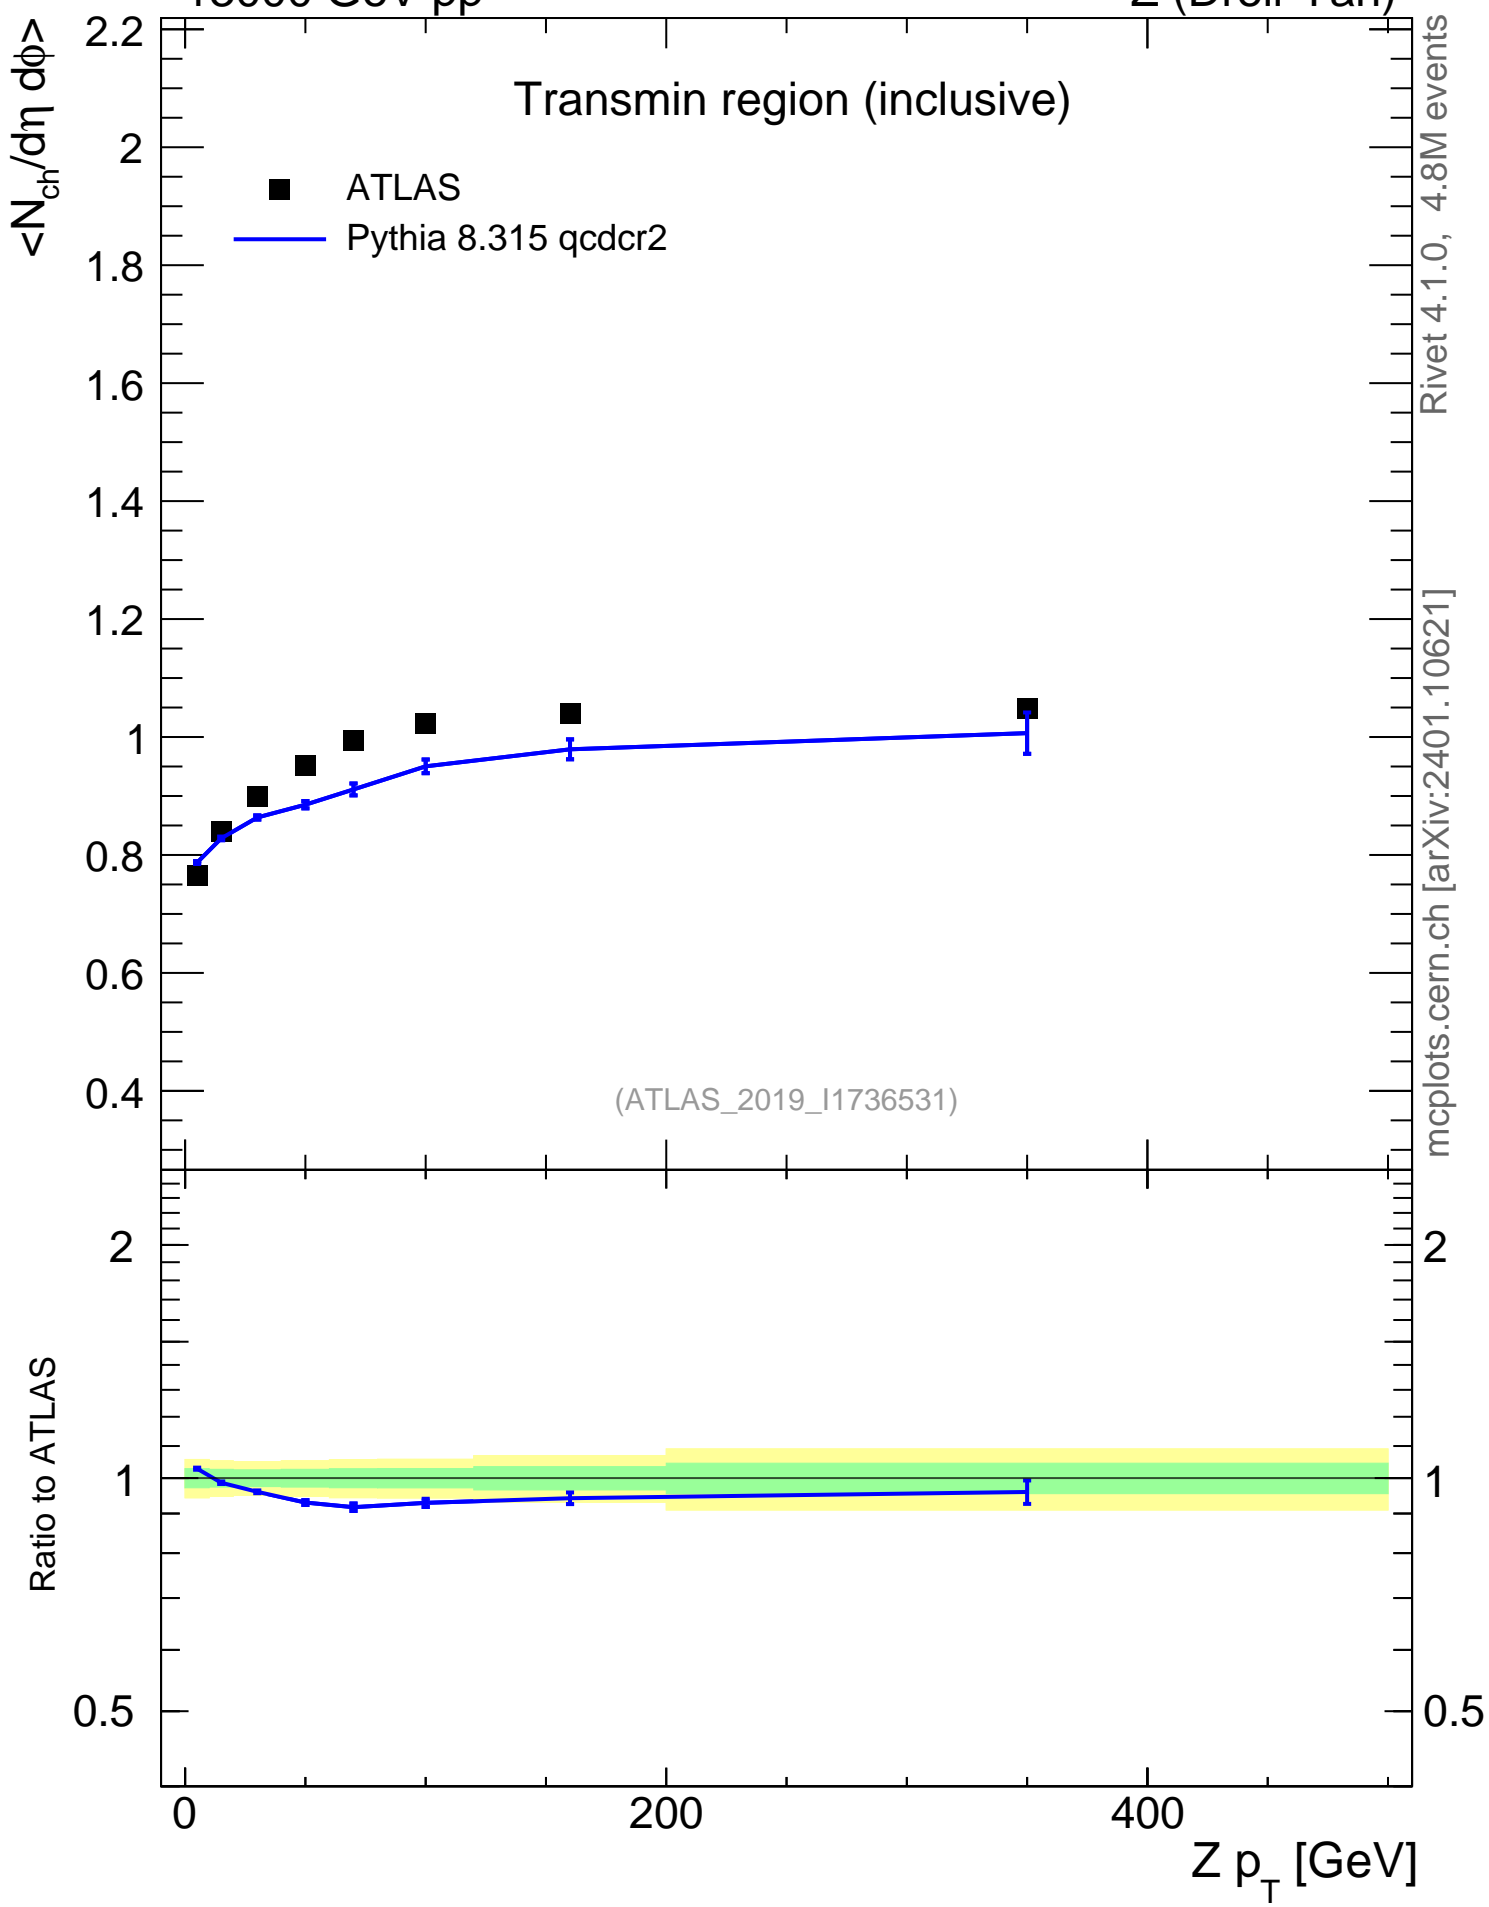

13000 GeV pp

Z (Drell-Yan)

Transmin region (inclusive)

Rivet 4.1.0, 4.8M events  
mcplots.cern.ch [arXiv:2401.10621]