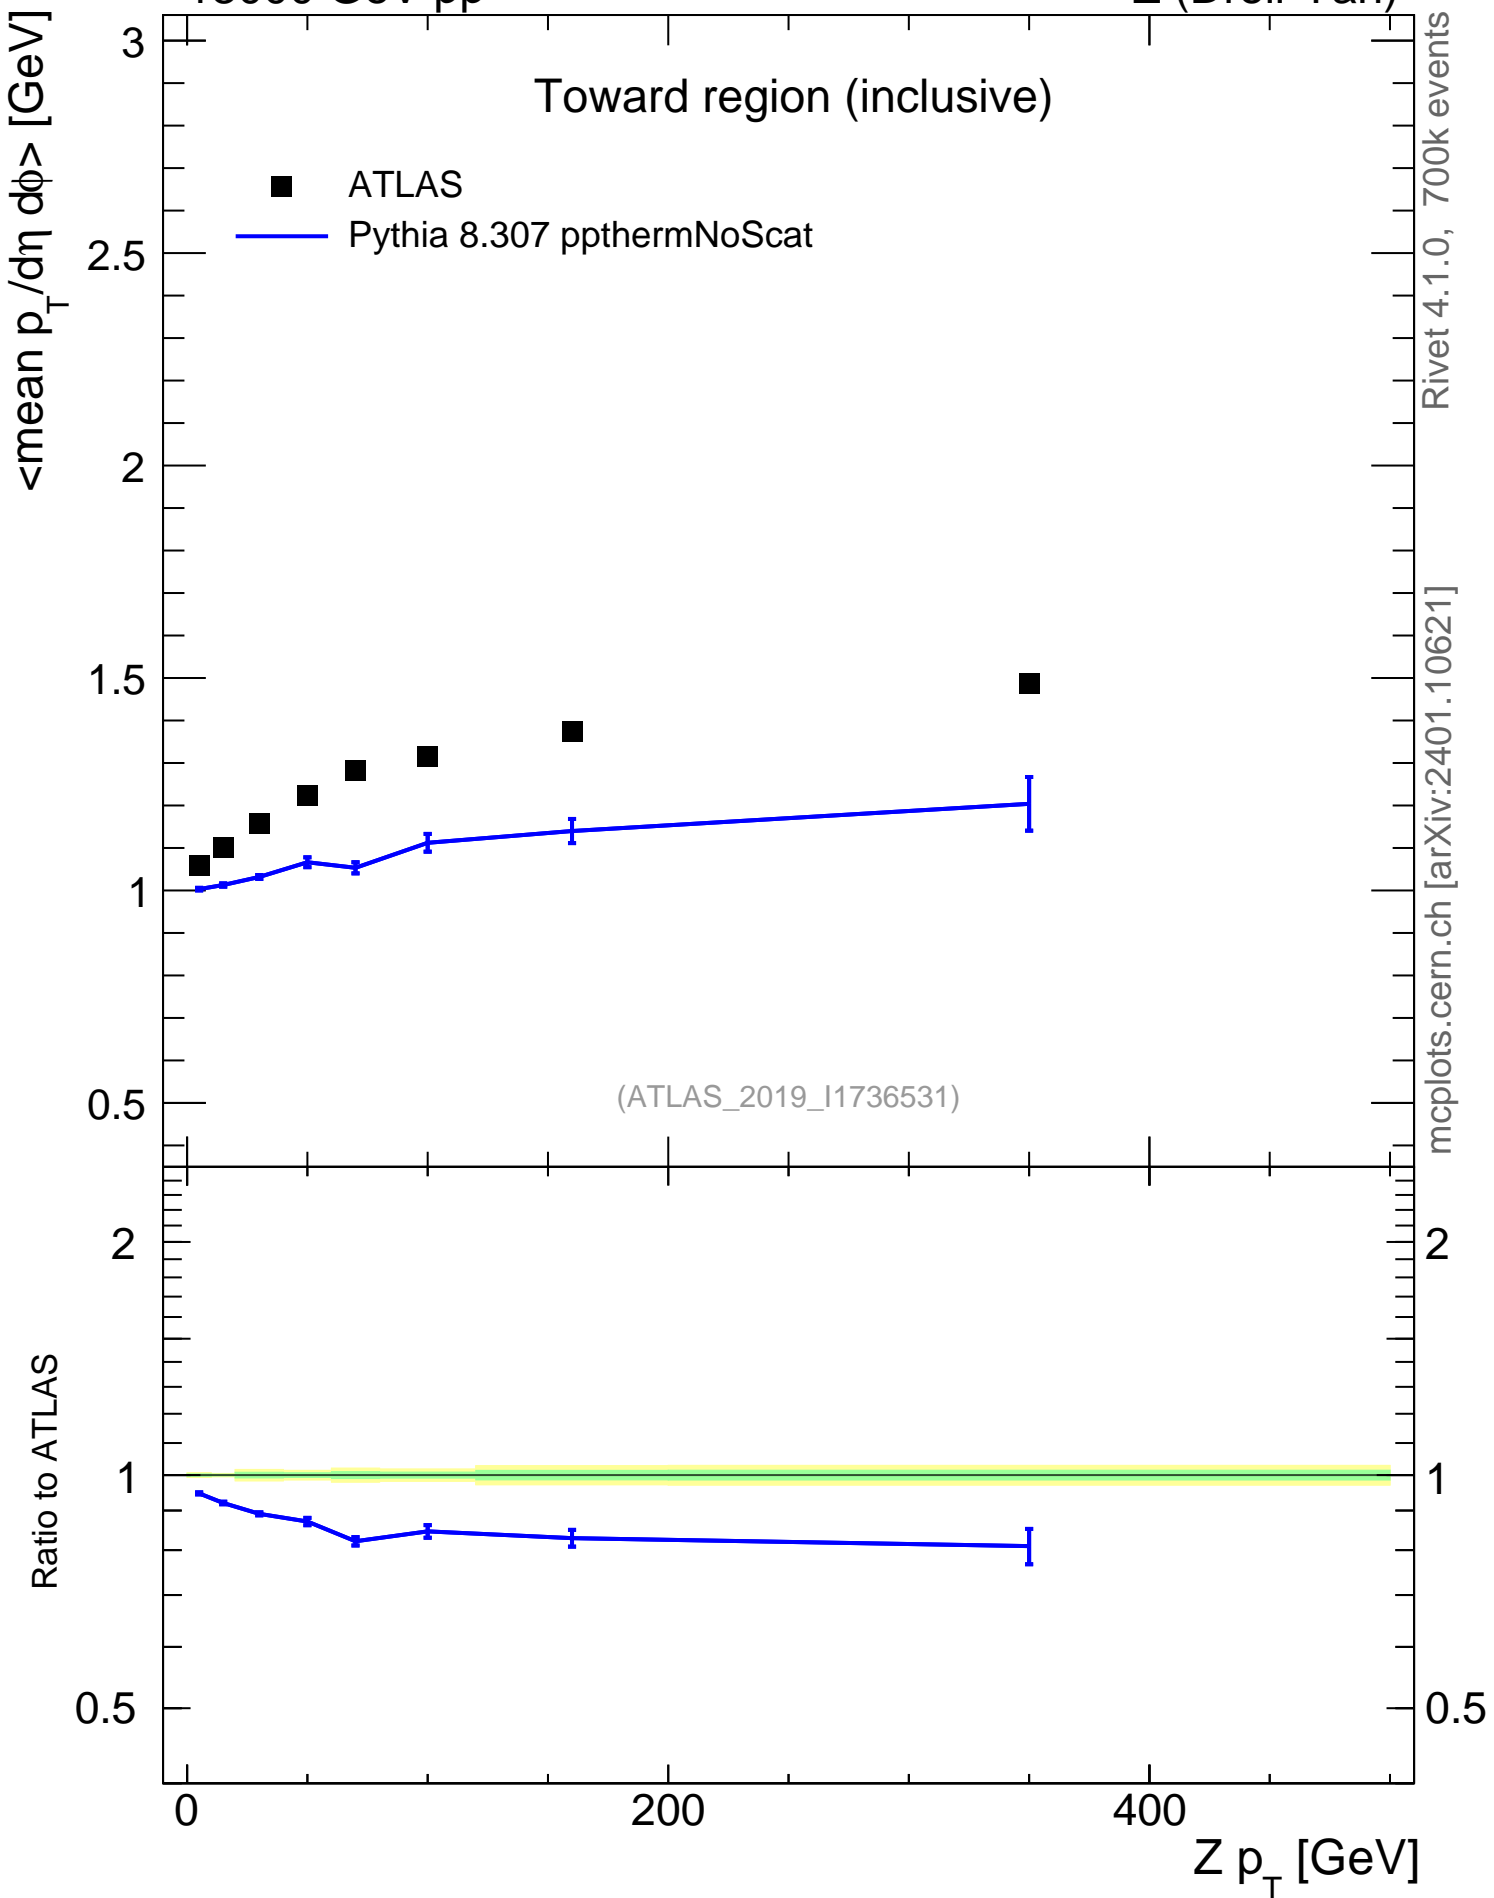

13000 GeV pp

Z (Drell-Yan)

Toward region (inclusive)

■ ATLAS
— Pythia 8.307 ppthermNoScat

Rivet 4.1.0, 700k events

mcplots.cern.ch [arXiv:2401.10621]

(ATLAS_2019_I1736531)