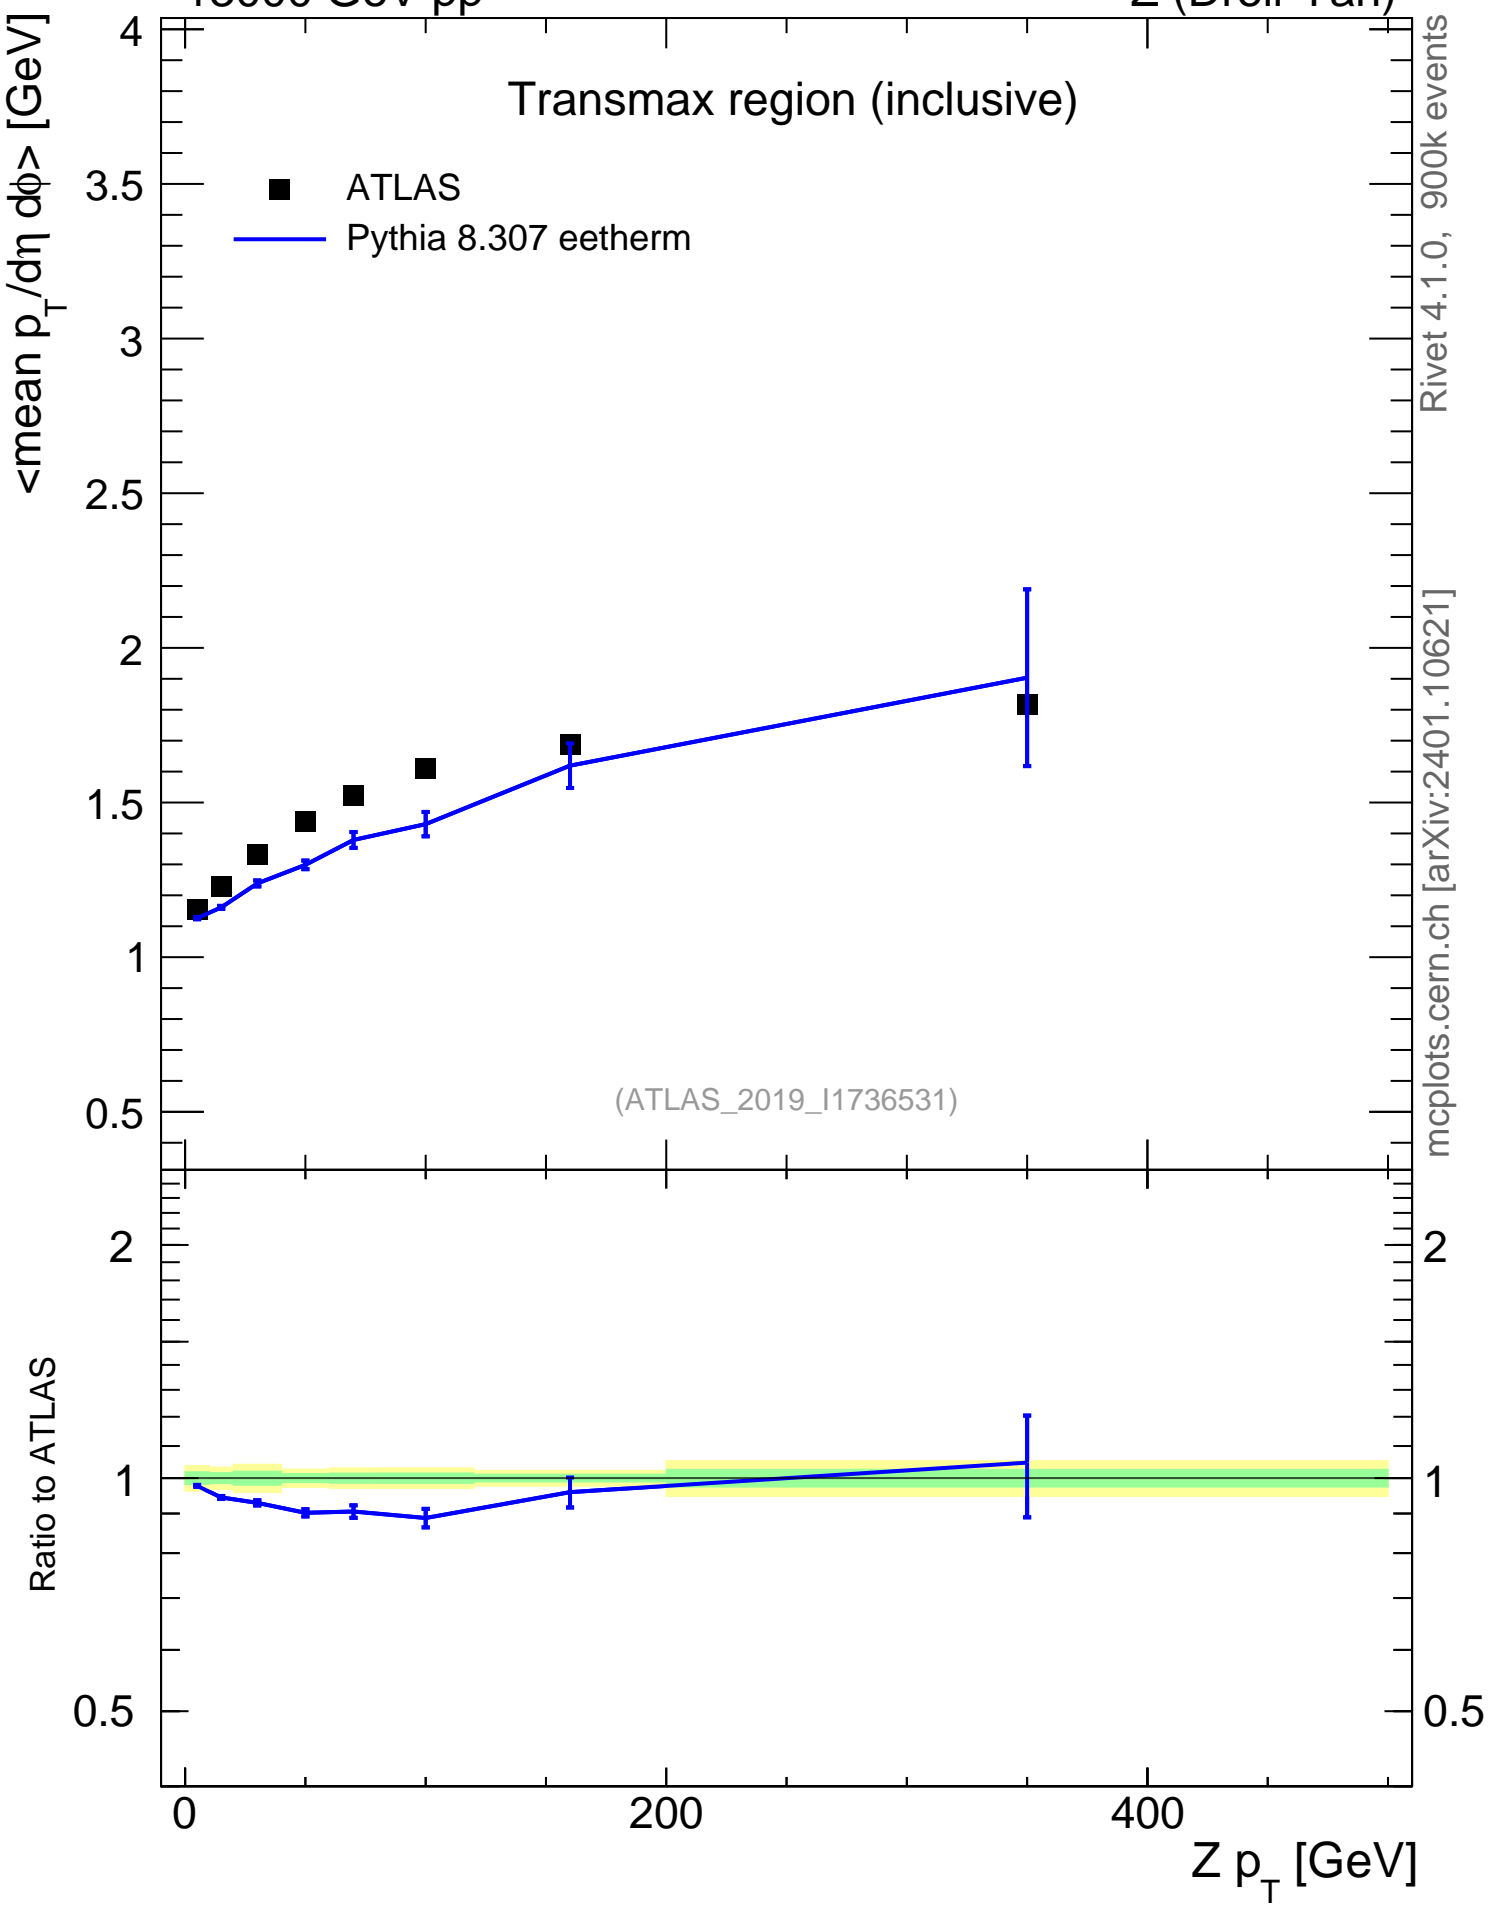

13000 GeV pp

Z (Drell-Yan)

Transmax region (inclusive)

Rivet 4.1.0, 900k events

mcplots.cern.ch [arXiv:2401.10621]

(ATLAS_2019_I1736531)