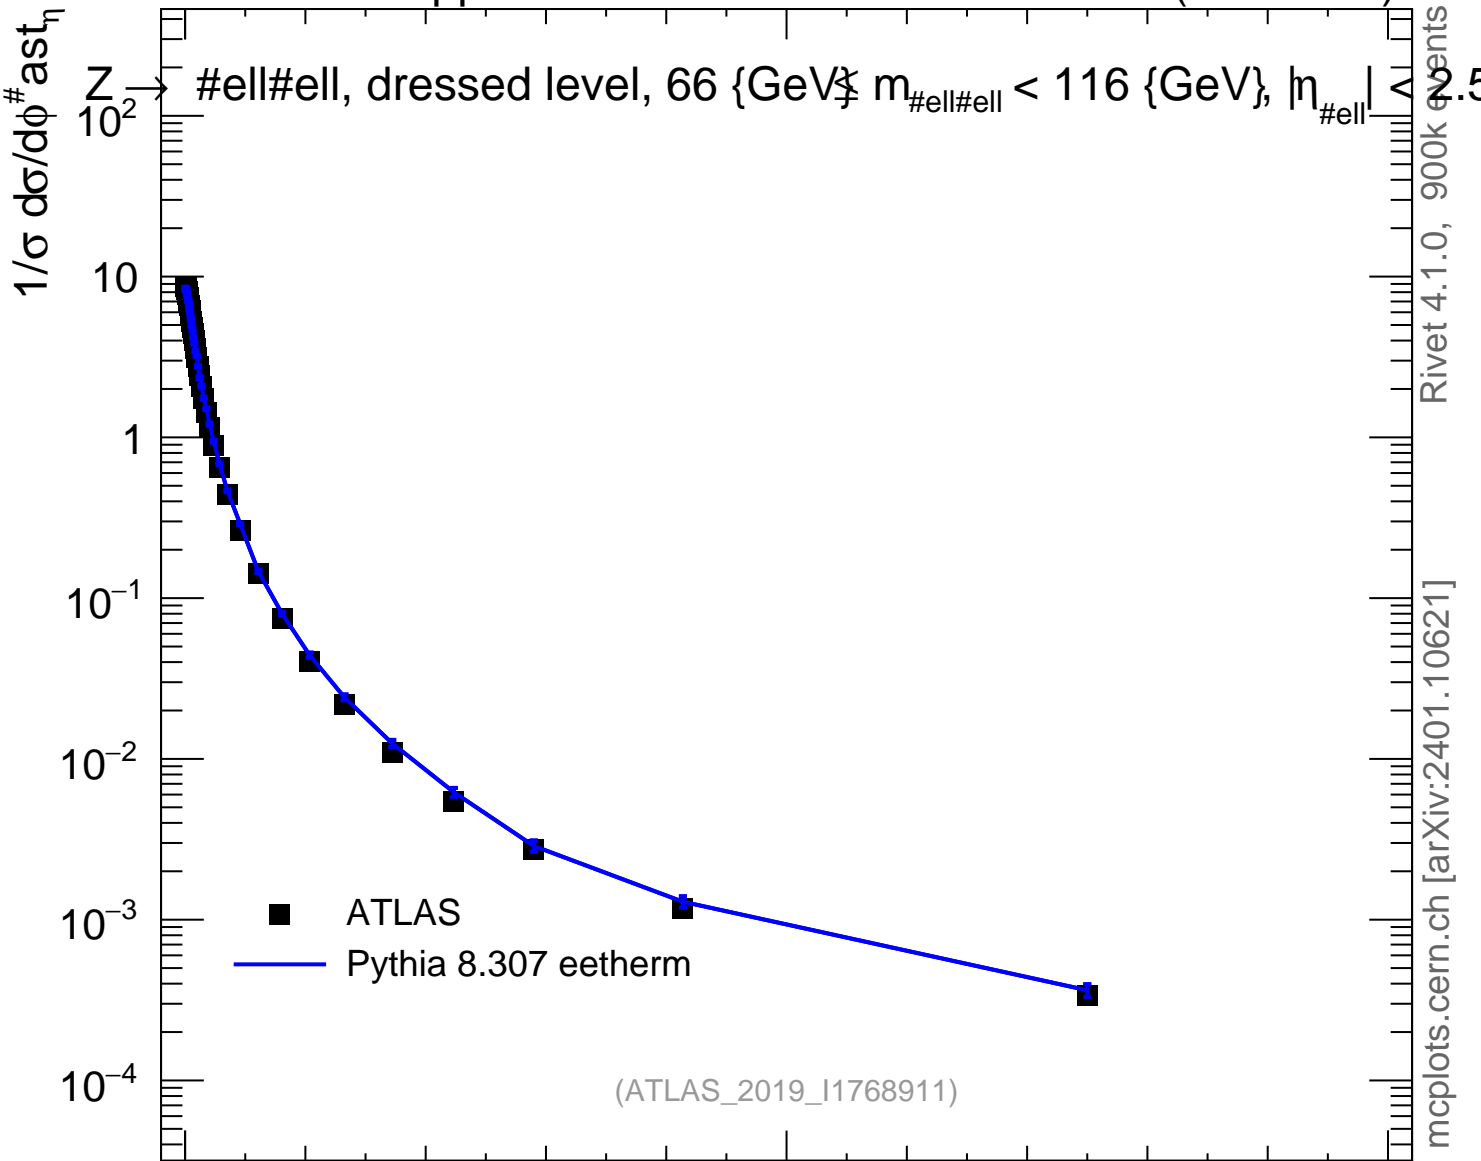

13000 GeV pp

Z (Drell-Yan)

Rivet 4.1.0, 900k events  
mcplots.cern.ch [arXiv:2401.10621]