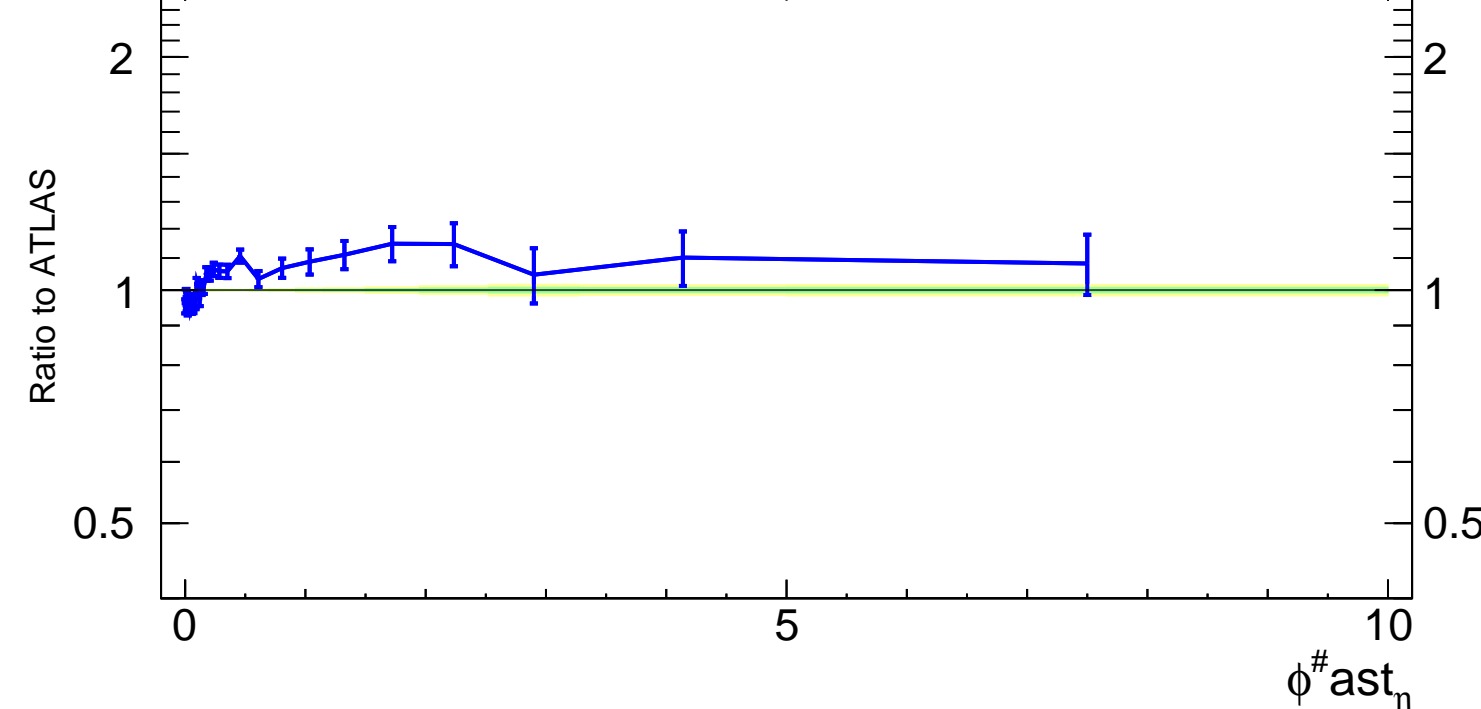

13000 GeV pp

Z (Drell-Yan)

Rivet 4.1.0, 900k events  
mcplots.cern.ch [arXiv:2401.10621]