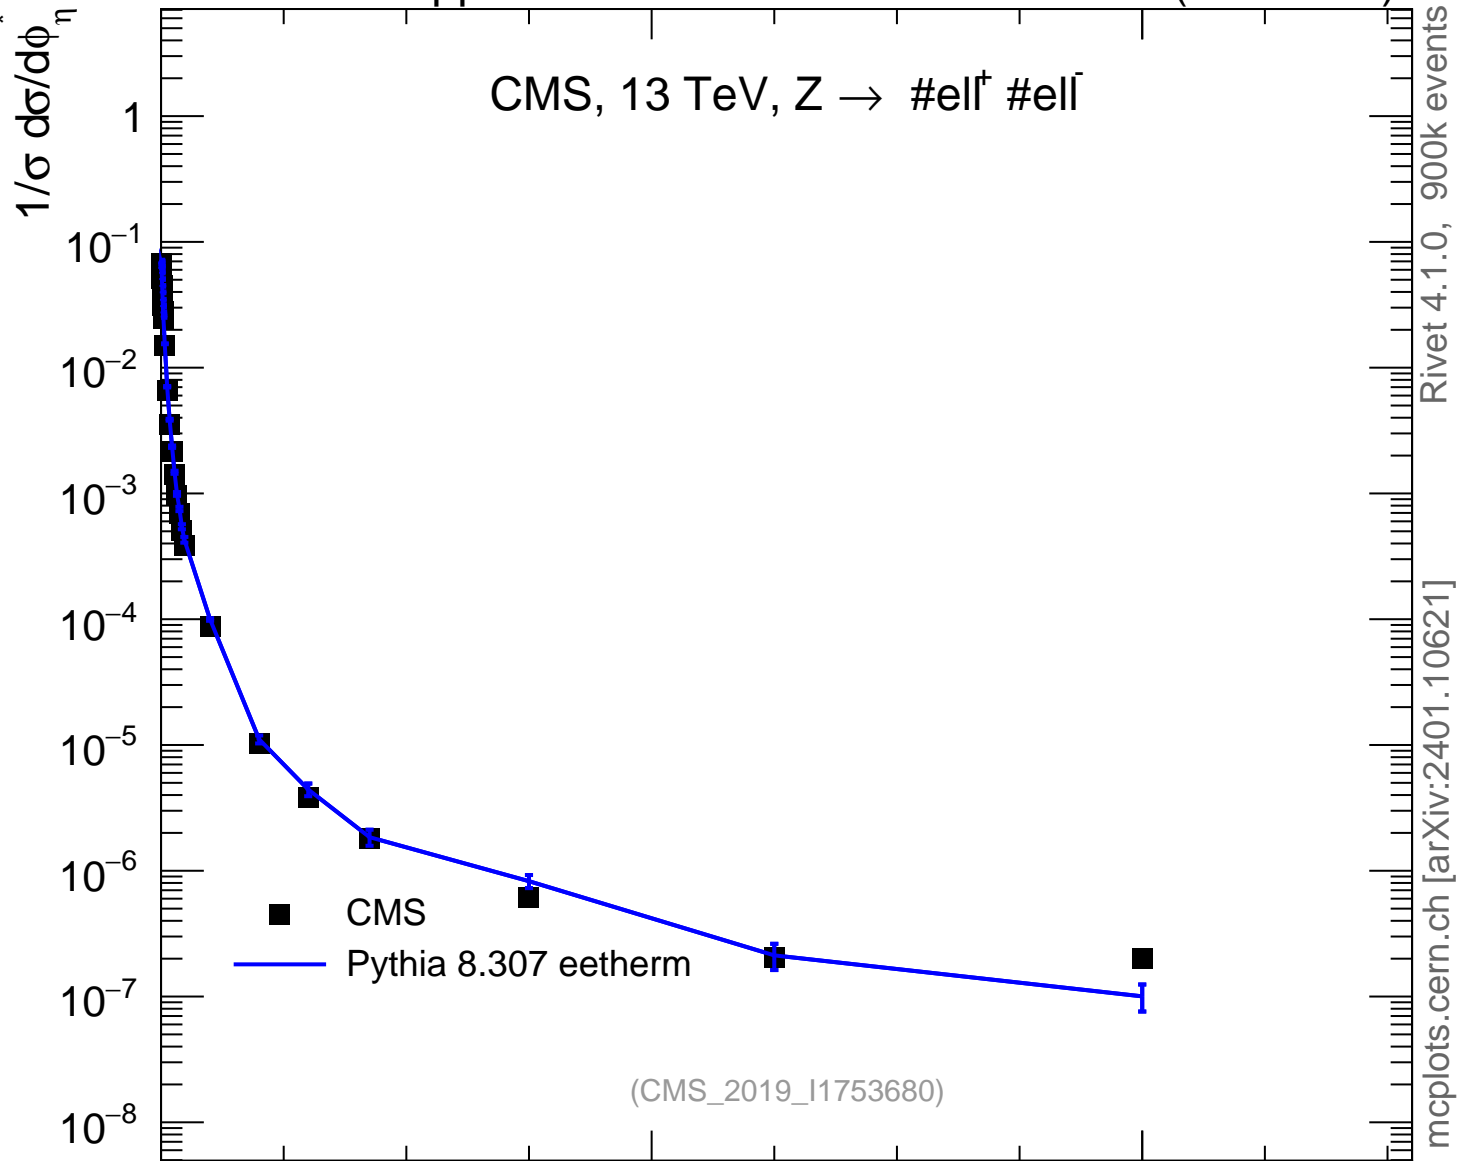

13000 GeV pp

Z (Drell-Yan)

CMS, 13 TeV, Z \rightarrow $\#e\ell^+ \#e\ell^-$

Rivet 4.1.0, 900k events
mcplots.cern.ch [arXiv:2401.10621]