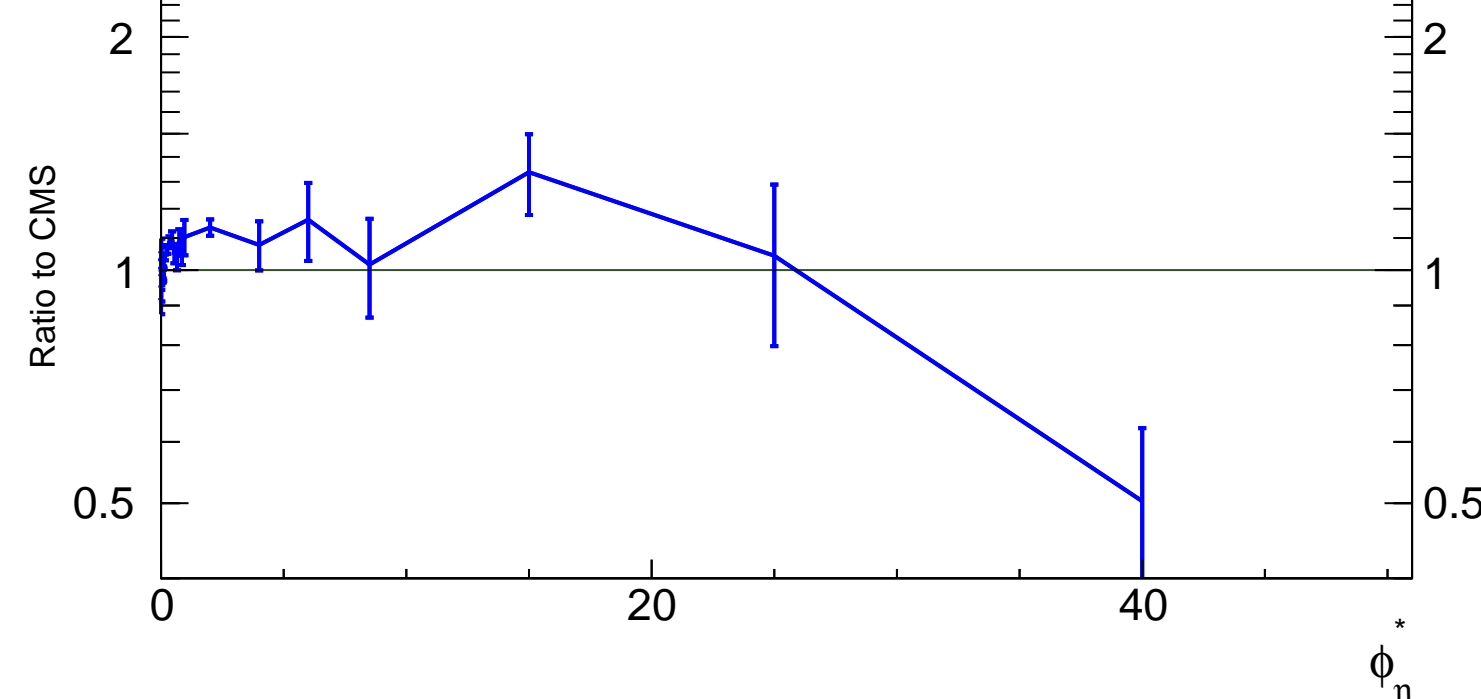

13000 GeV pp

Z (Drell-Yan)

CMS, 13 TeV, Z \rightarrow $\#e\ell^+ \#e\ell^-$

Rivet 4.1.0, 900k events
mcplots.cern.ch [arXiv:2401.10621]