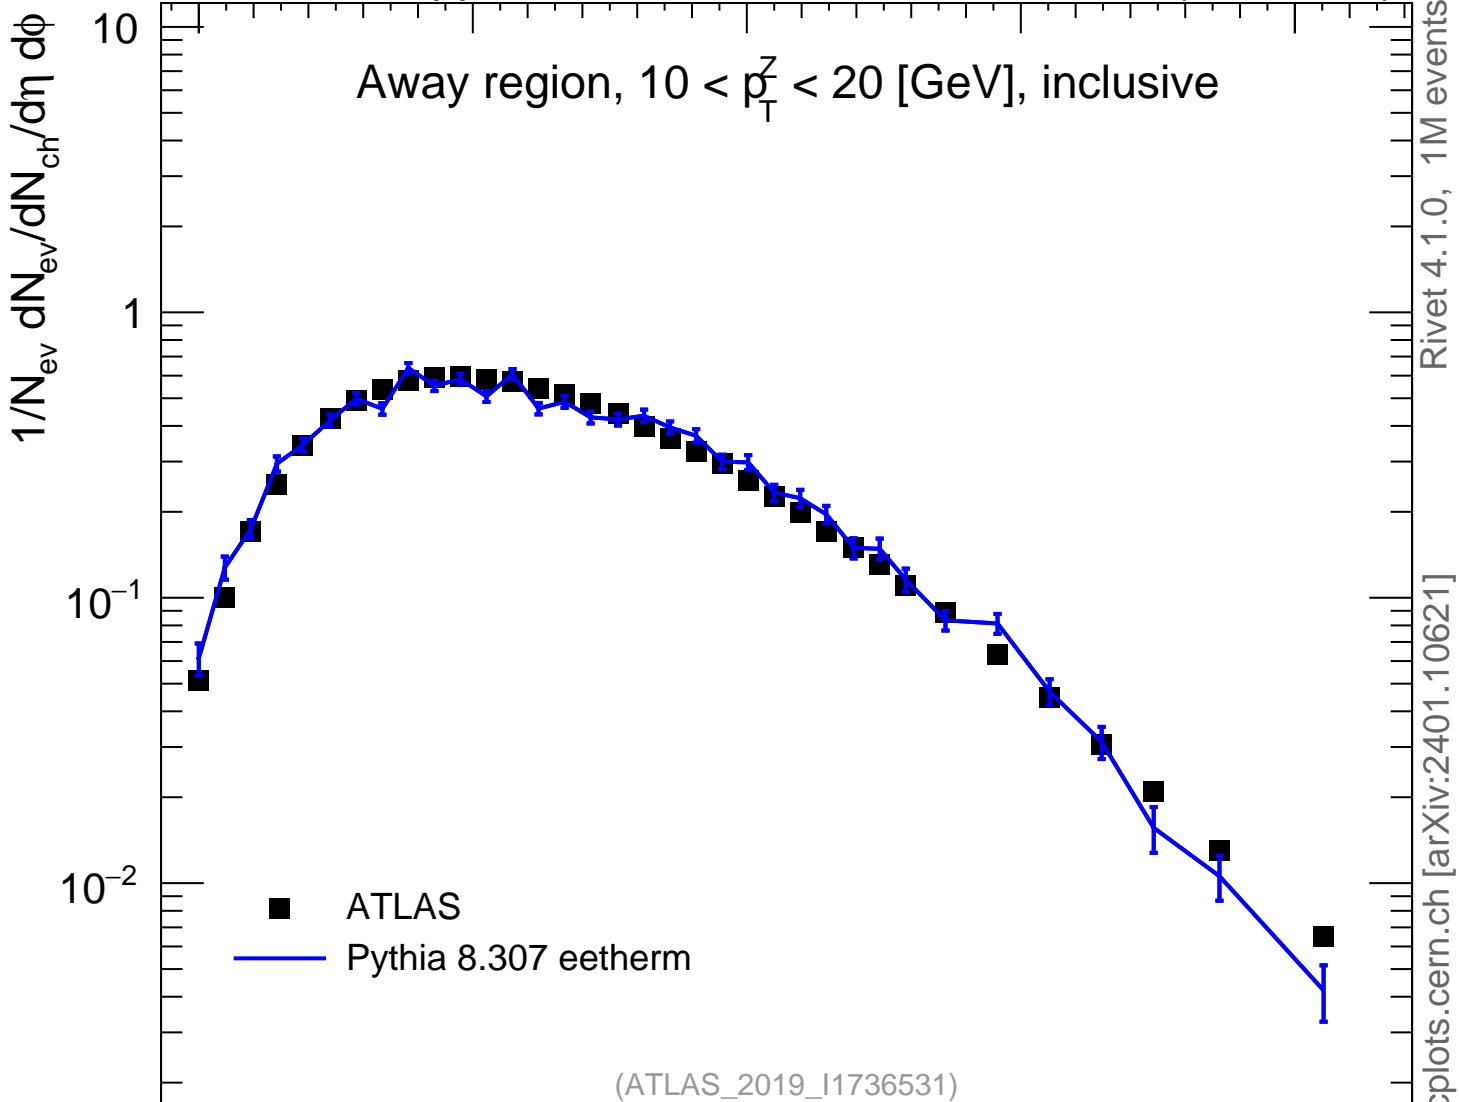

13000 GeV pp

Z (Drell-Yan)

Away region, $10 < p_{\perp}^Z < 20$ [GeV], inclusive

Rivet 4.1.0, 1M events

mcplots.cern.ch [arXiv:2401.10621]