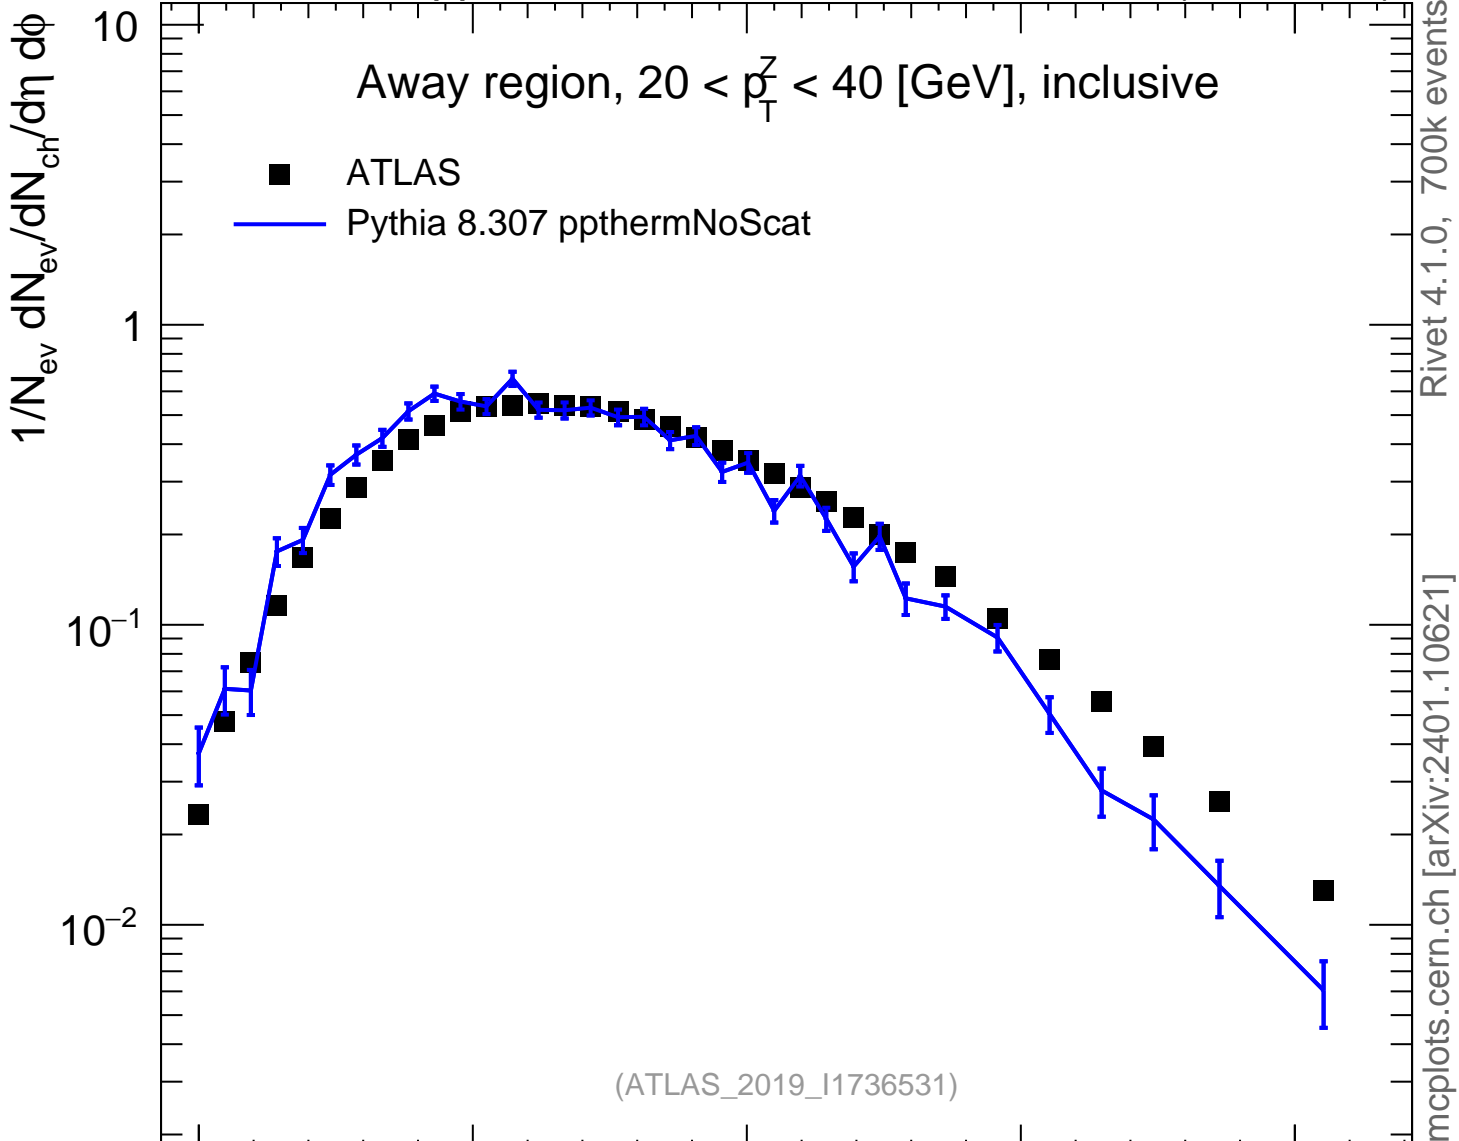

13000 GeV pp

Z (Drell-Yan)

Away region, $20 < p_{\perp}^Z < 40$ [GeV], inclusive

■ ATLAS
— Pythia 8.307 ppthermNoScat

Rivet 4.1.0, 700k events

mcplots.cern.ch [arXiv:2401.10621]