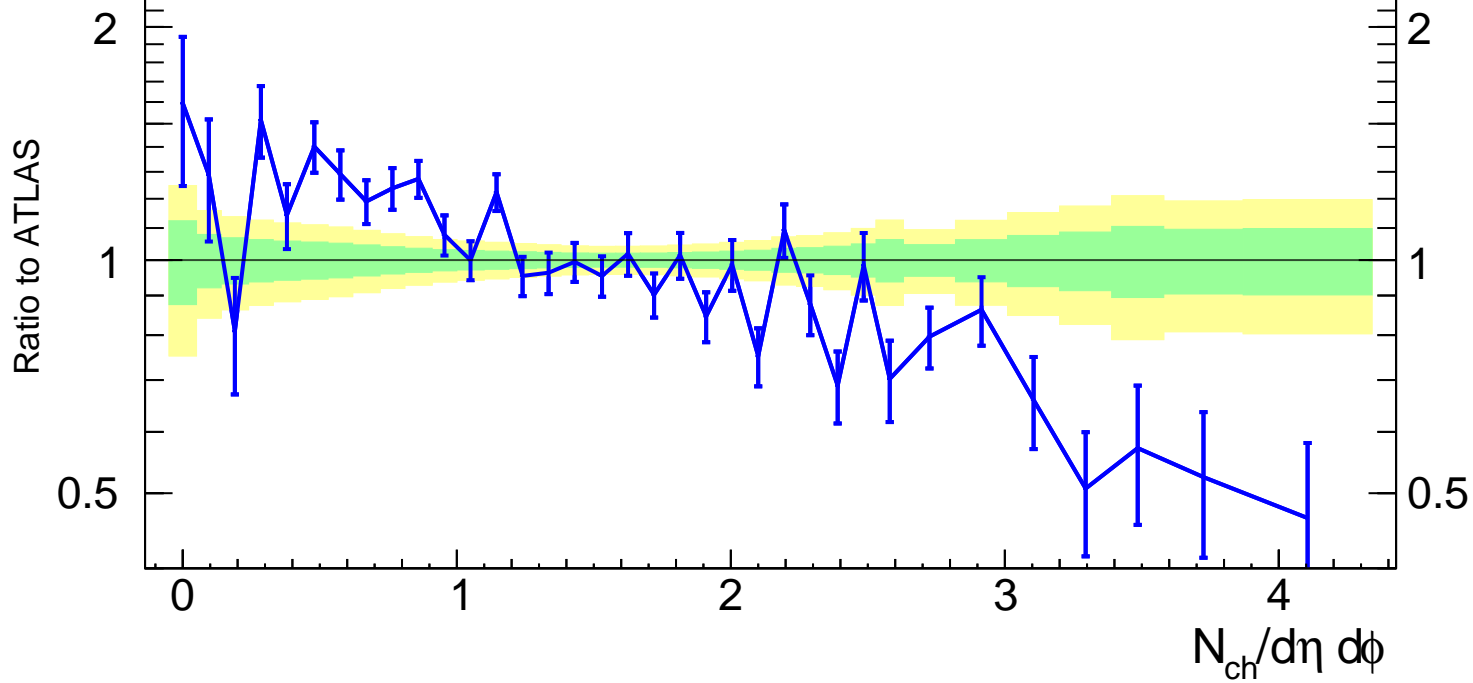

13000 GeV pp

Z (Drell-Yan)

Away region, $20 < p_{\perp}^Z < 40$ [GeV], inclusive

■ ATLAS
— Pythia 8.307 ppthermNoScat

Rivet 4.1.0, 700k events

mcplots.cern.ch [arXiv:2401.10621]