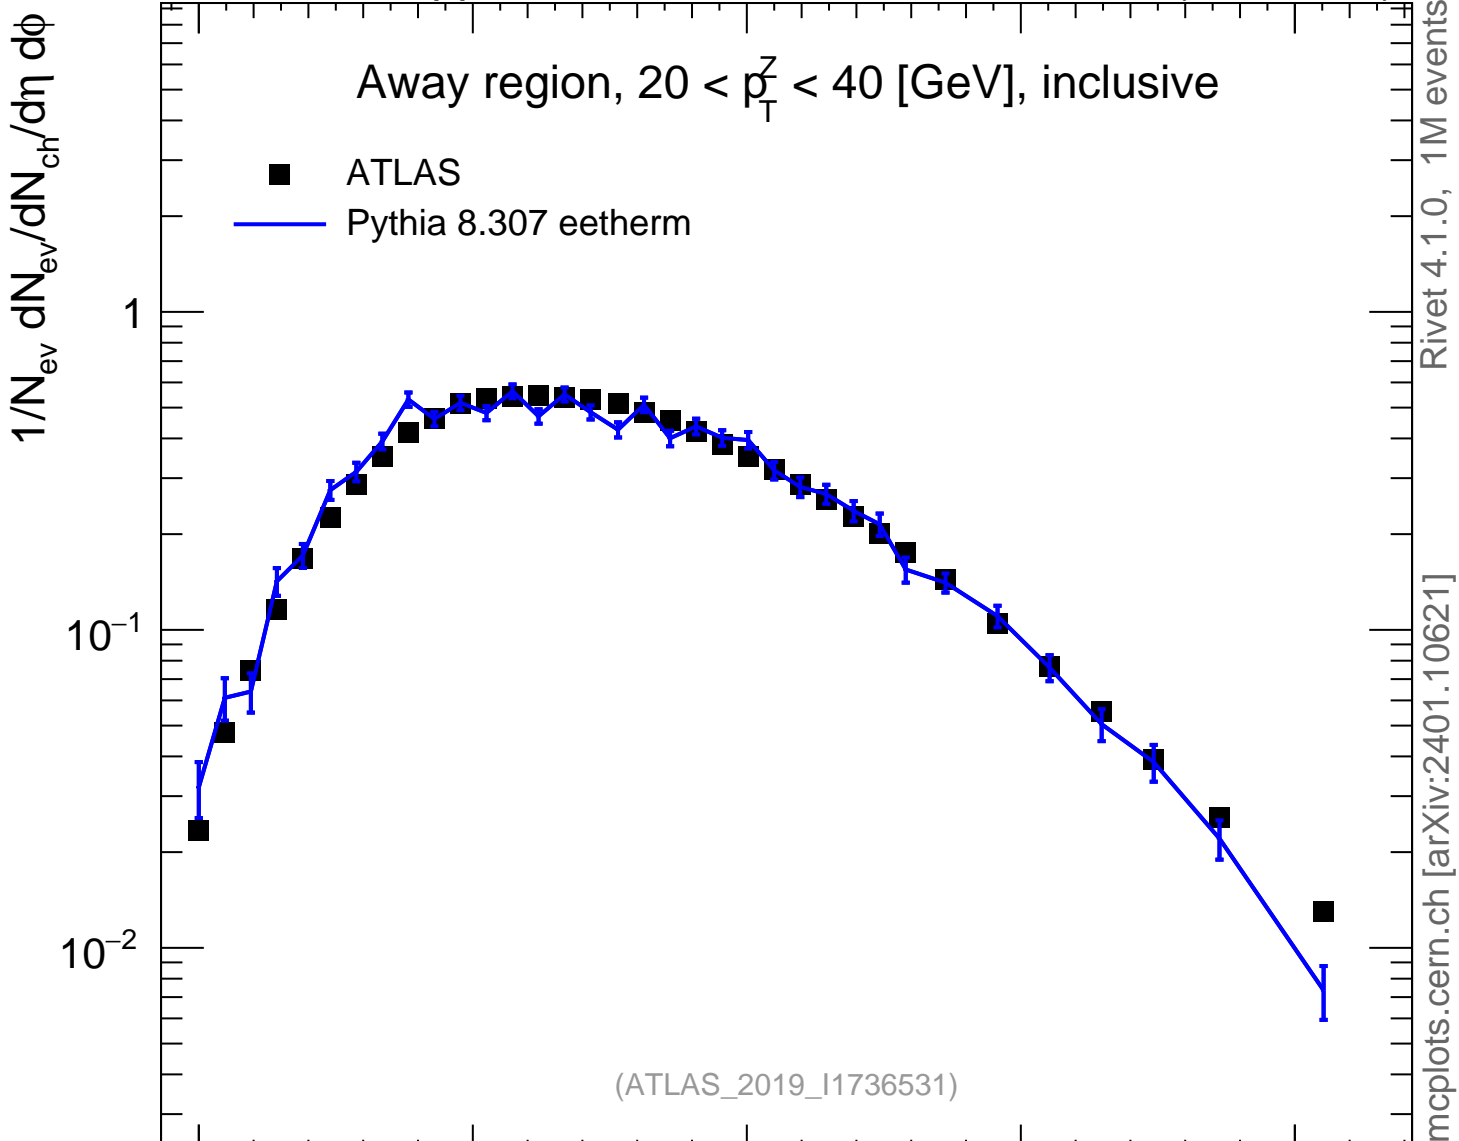

13000 GeV pp

Z (Drell-Yan)

Away region, $20 < p_{\perp}^Z < 40$ [GeV], inclusive

■ ATLAS
— Pythia 8.307 eetherm

Rivet 4.1.0, 1M events

mcplots.cern.ch [arXiv:2401.10621]