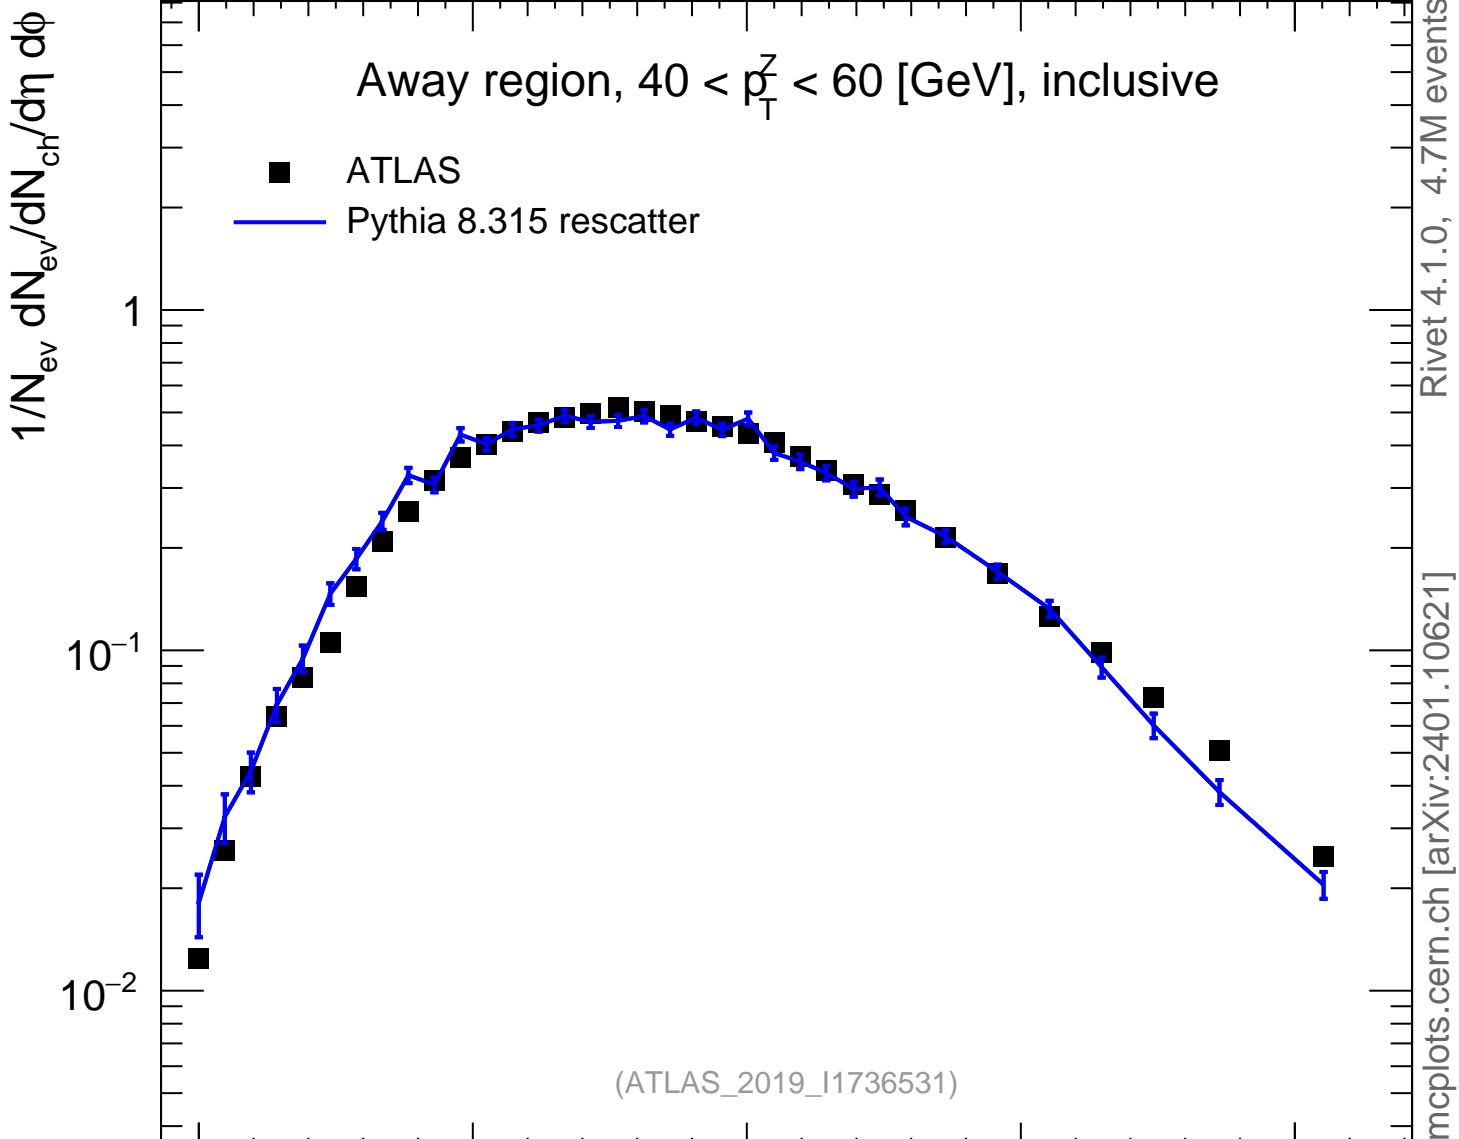

13000 GeV pp

Z (Drell-Yan)

Away region,  $40 < p_T^Z < 60$  [GeV], inclusive

- ATLAS
- Pythia 8.315 rescatter

Rivet 4.1.0, 4.7M events

mcplots.cern.ch [arXiv:2401.10621]