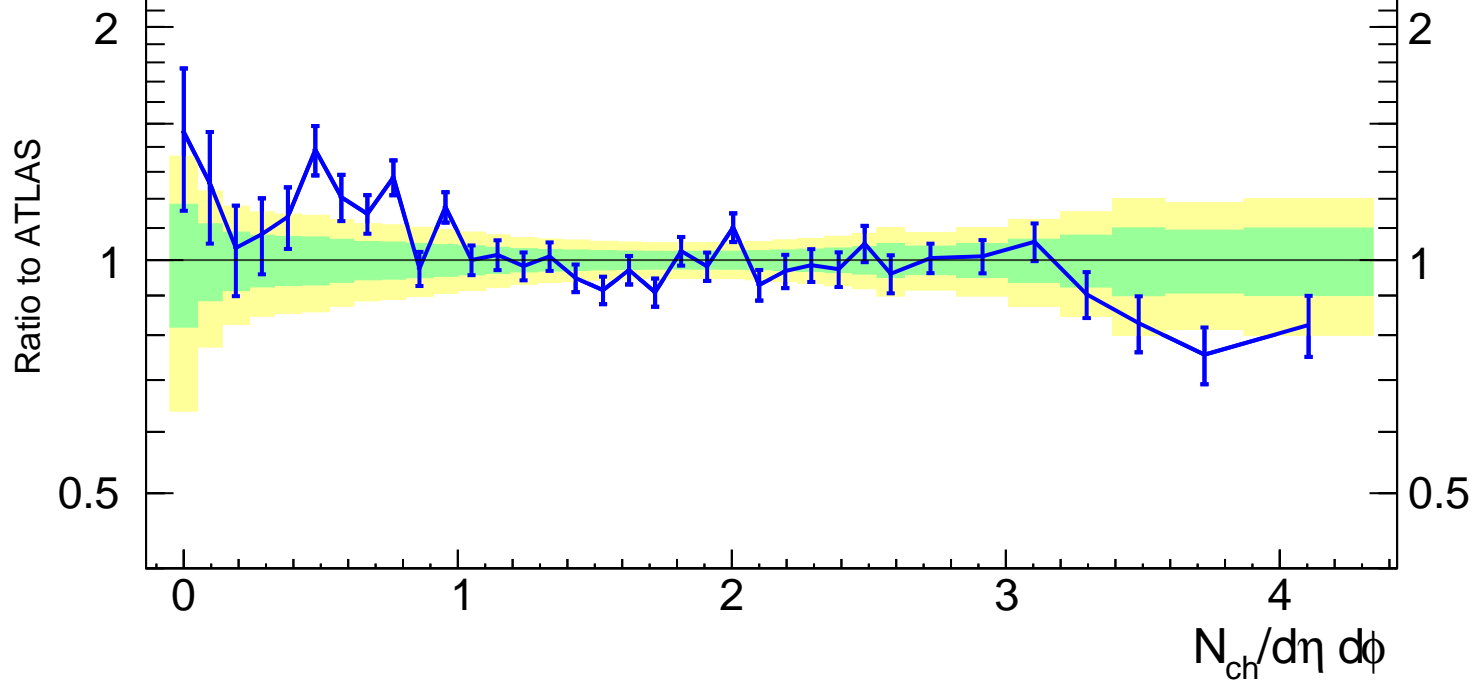

13000 GeV pp

Z (Drell-Yan)

Away region,  $40 < p_T^Z < 60$  [GeV], inclusive

- ATLAS
- Pythia 8.315 rescatter

Rivet 4.1.0, 4.7M events

mcplots.cern.ch [arXiv:2401.10621]