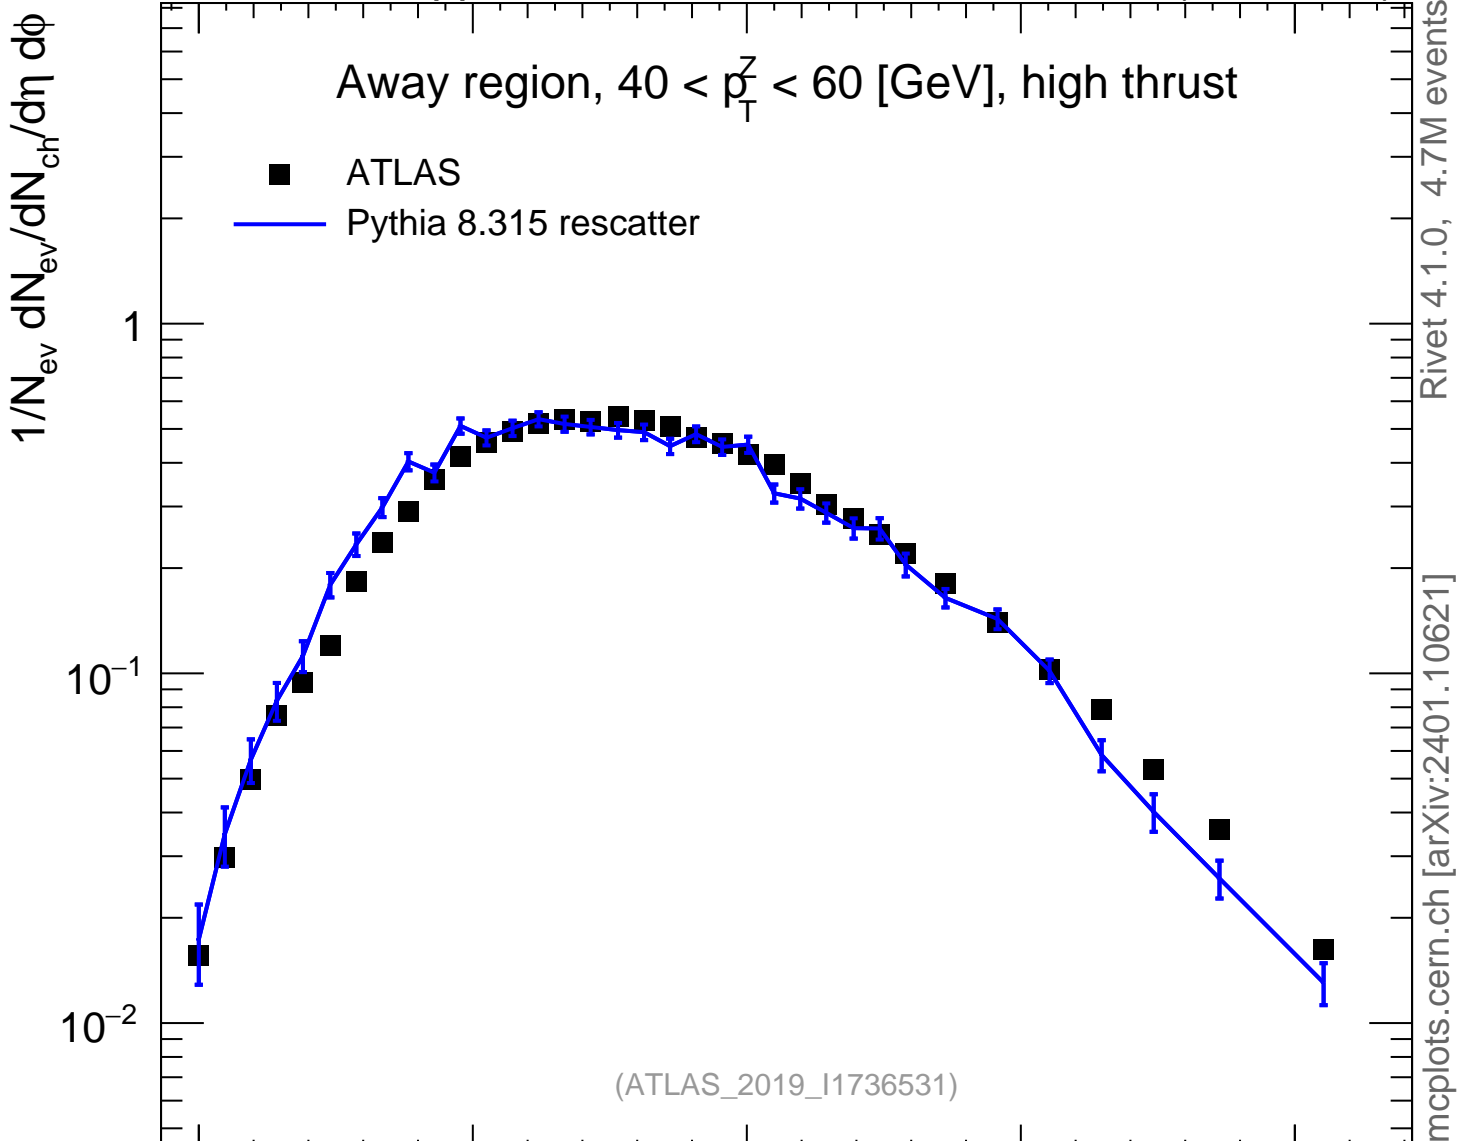

13000 GeV pp

Z (Drell-Yan)

Away region, $40 < p_T^Z < 60$ [GeV], high thrust

- ATLAS
- Pythia 8.315 rescatter

Rivet 4.1.0, 4.7M events

mcplots.cern.ch [arXiv:2401.10621]