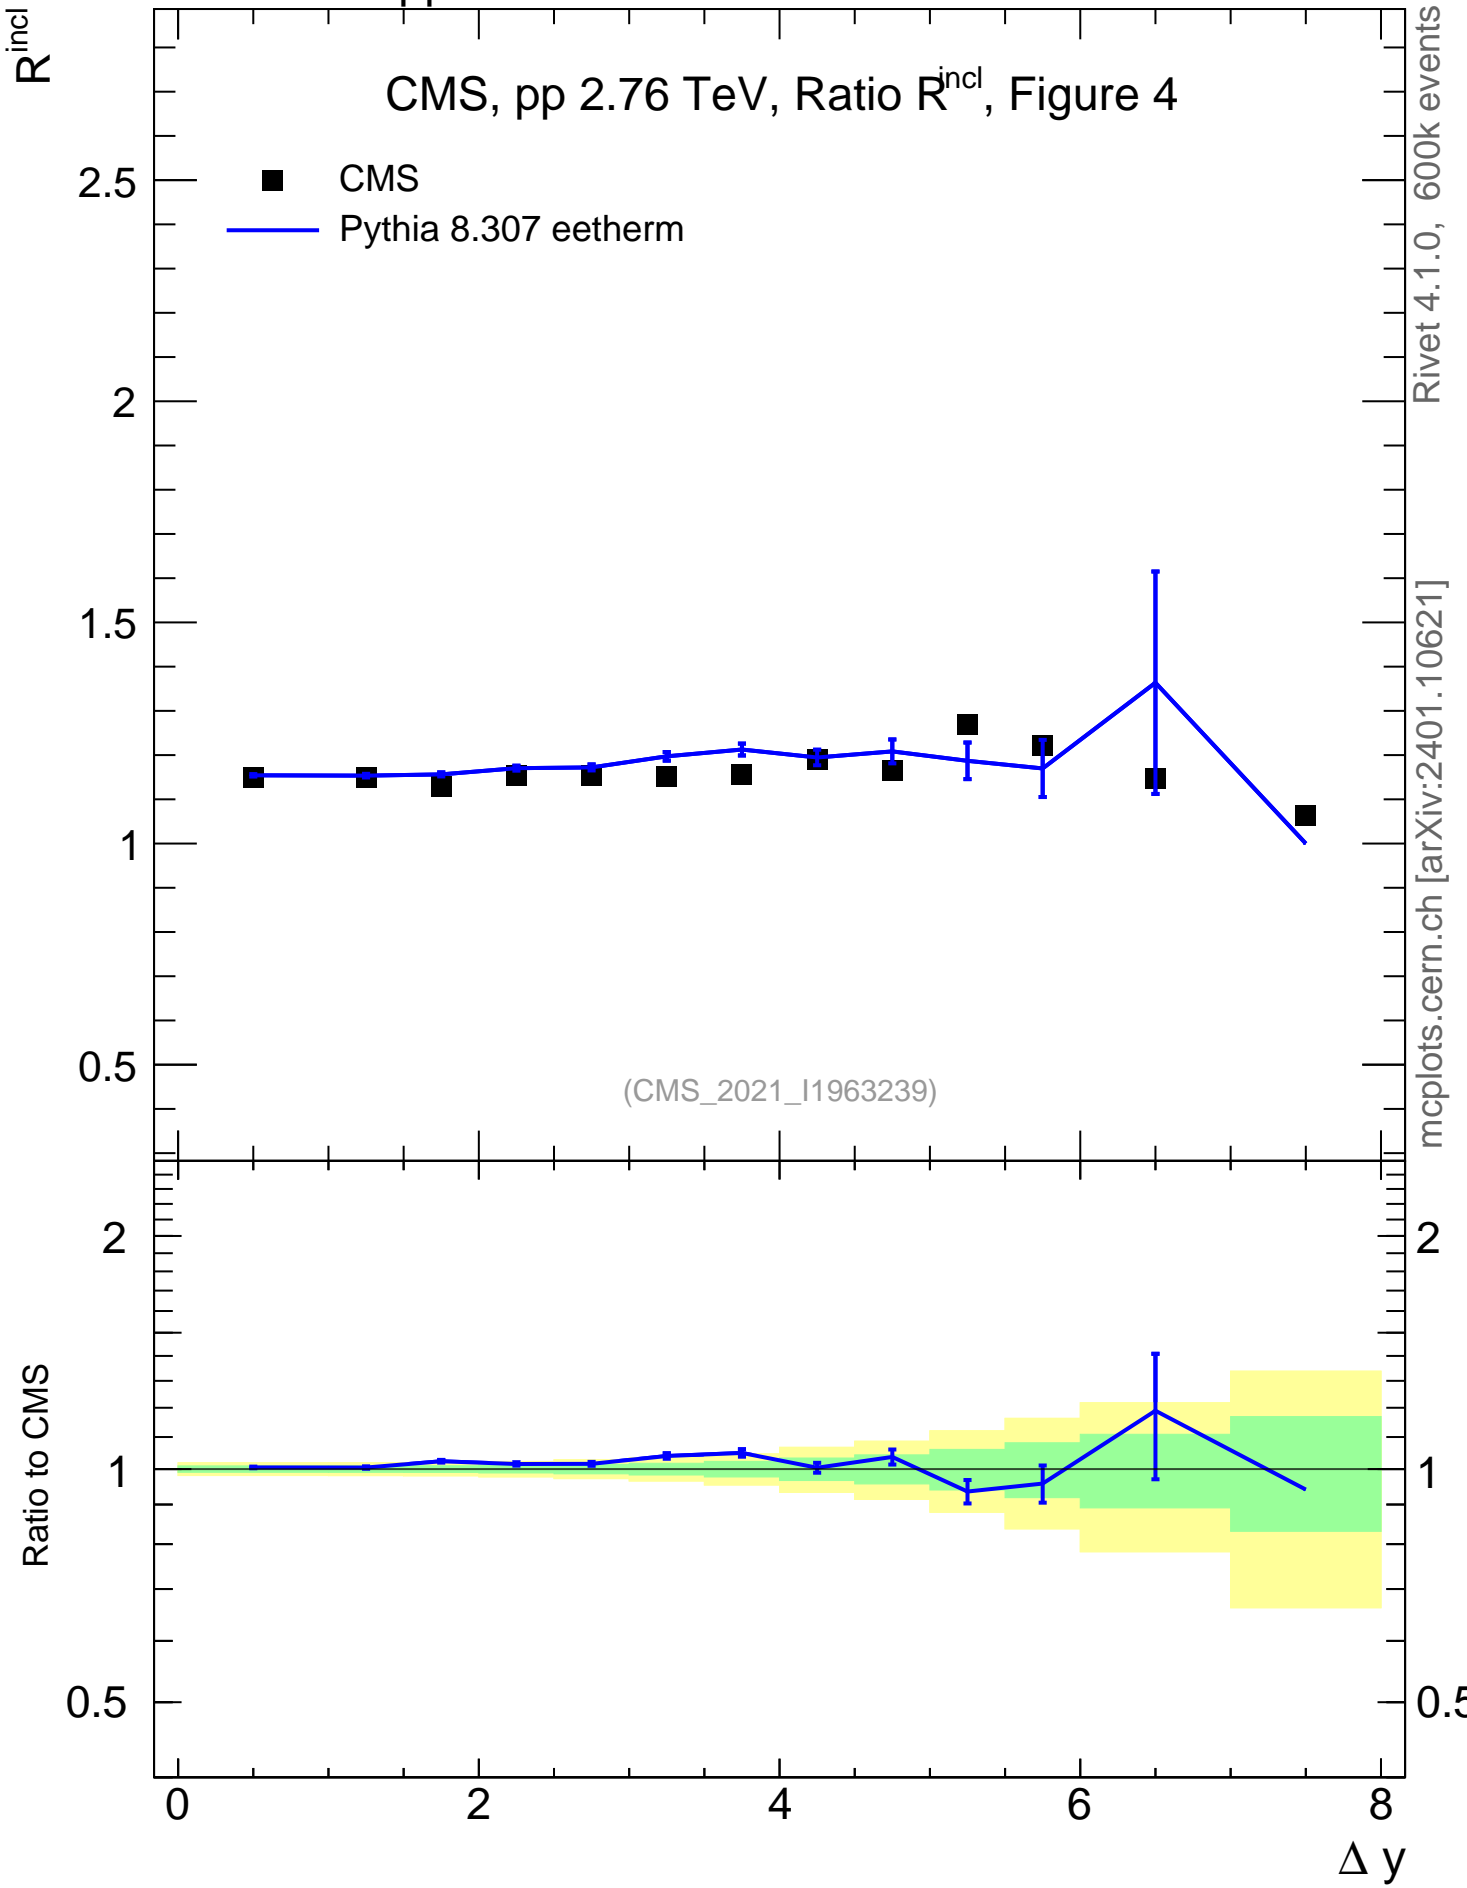

CMS, pp 2.76 TeV, Ratio R^{incl} , Figure 4

Rivet 4.1.0, 600k events
mcplots.cern.ch [arXiv:2401.10621]

(CMS_2021_I1963239)