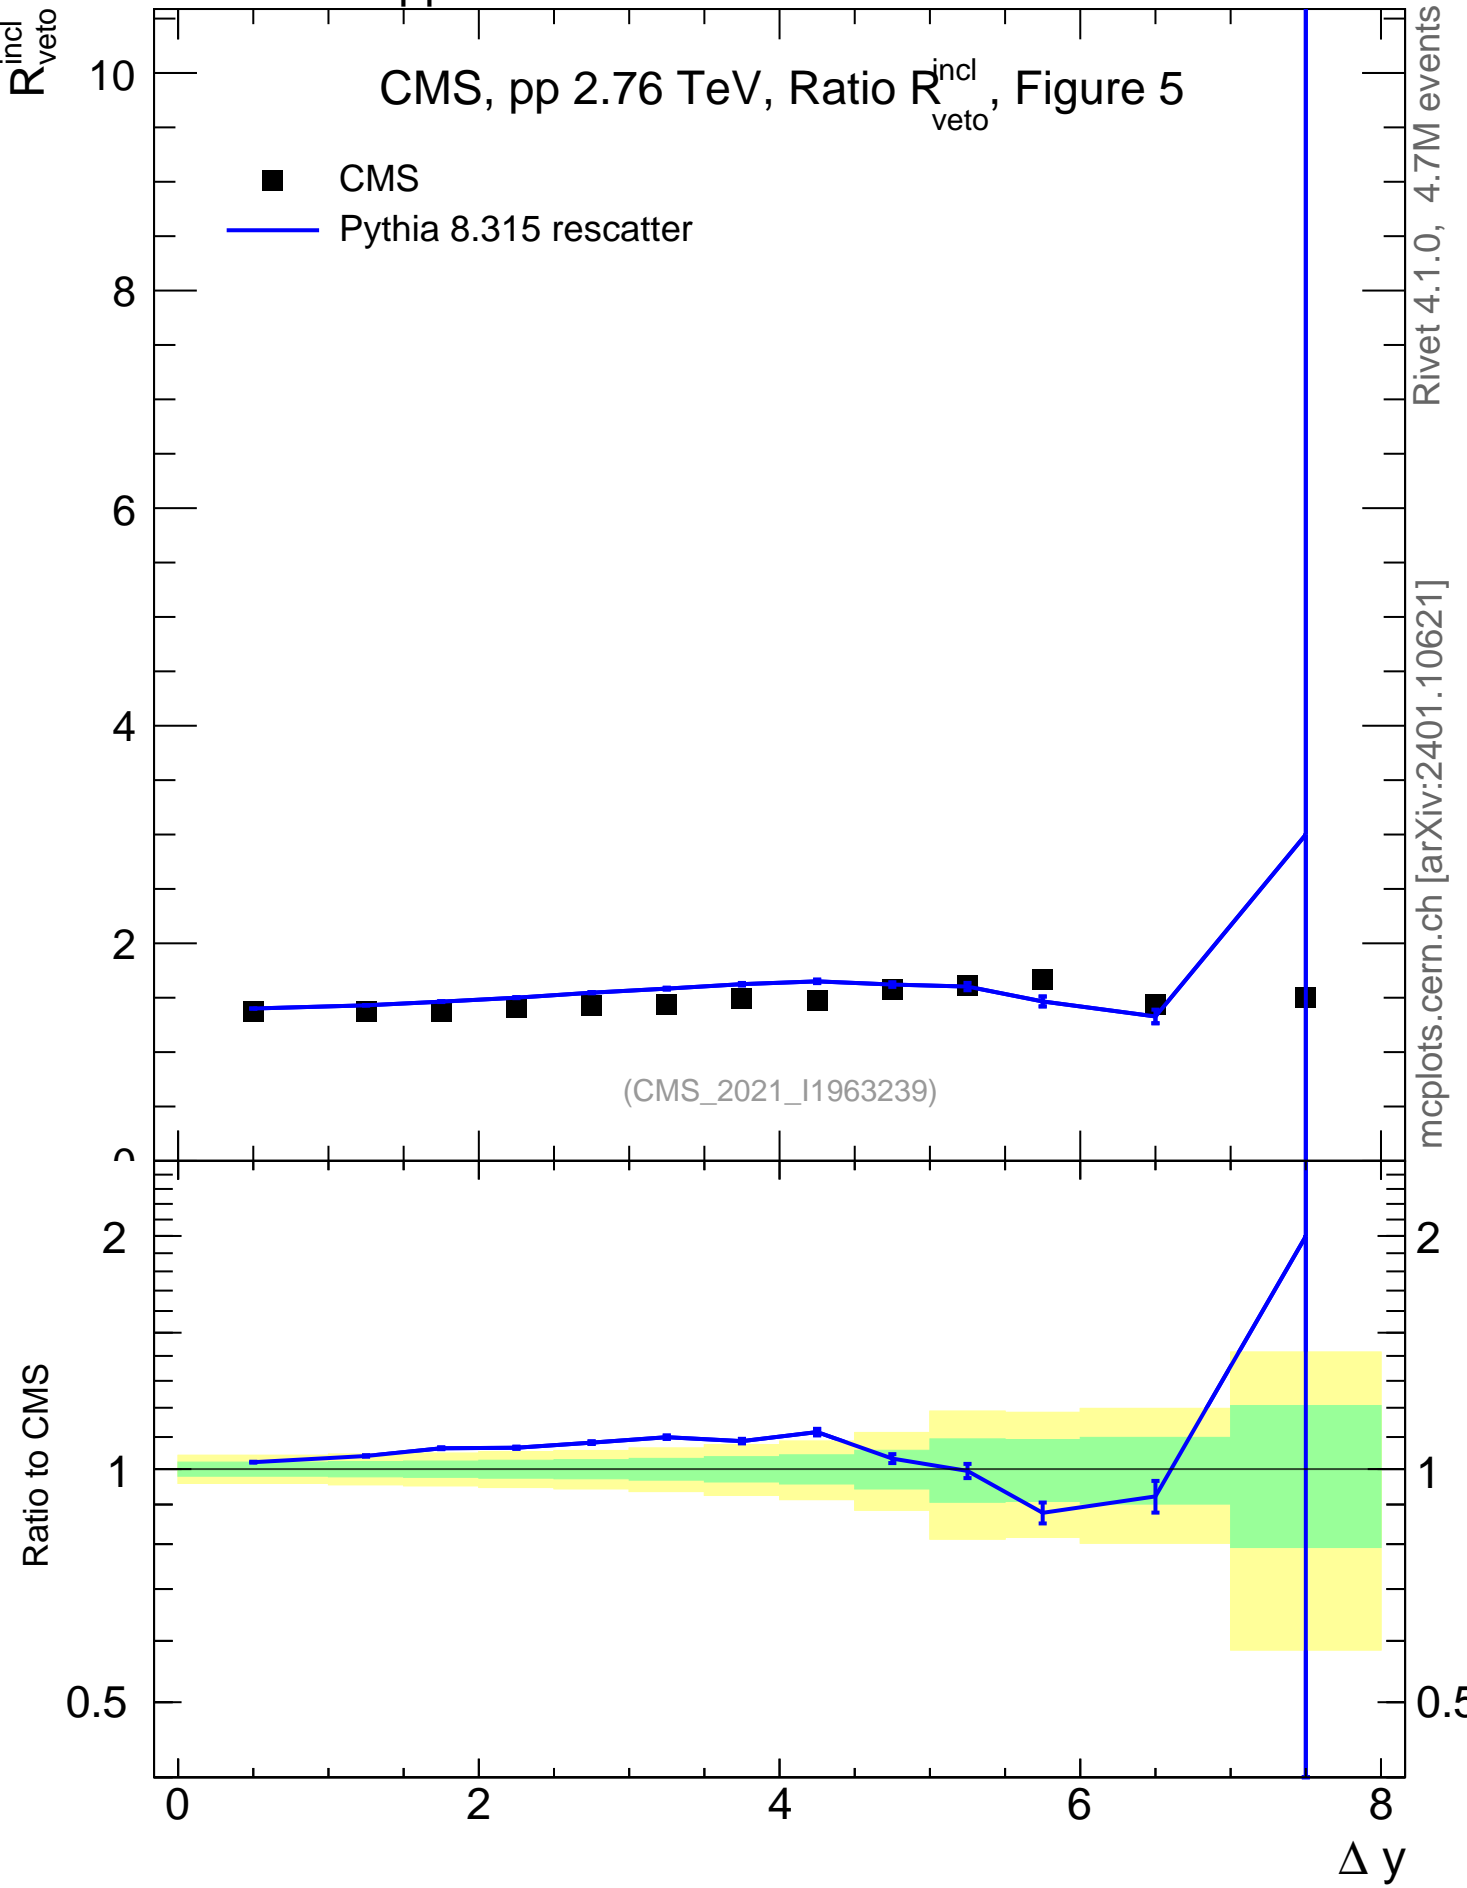

2760 GeV pp

Jets

CMS, pp 2.76 TeV, Ratio $R_{\text{veto}}^{\text{incl}}$, Figure 5

■ CMS
— Pythia 8.315 rescatter

(CMS_2021_I1963239)

Rivet 4.1.0, 4.7M events
mcplots.cern.ch [arXiv:2401.10621]