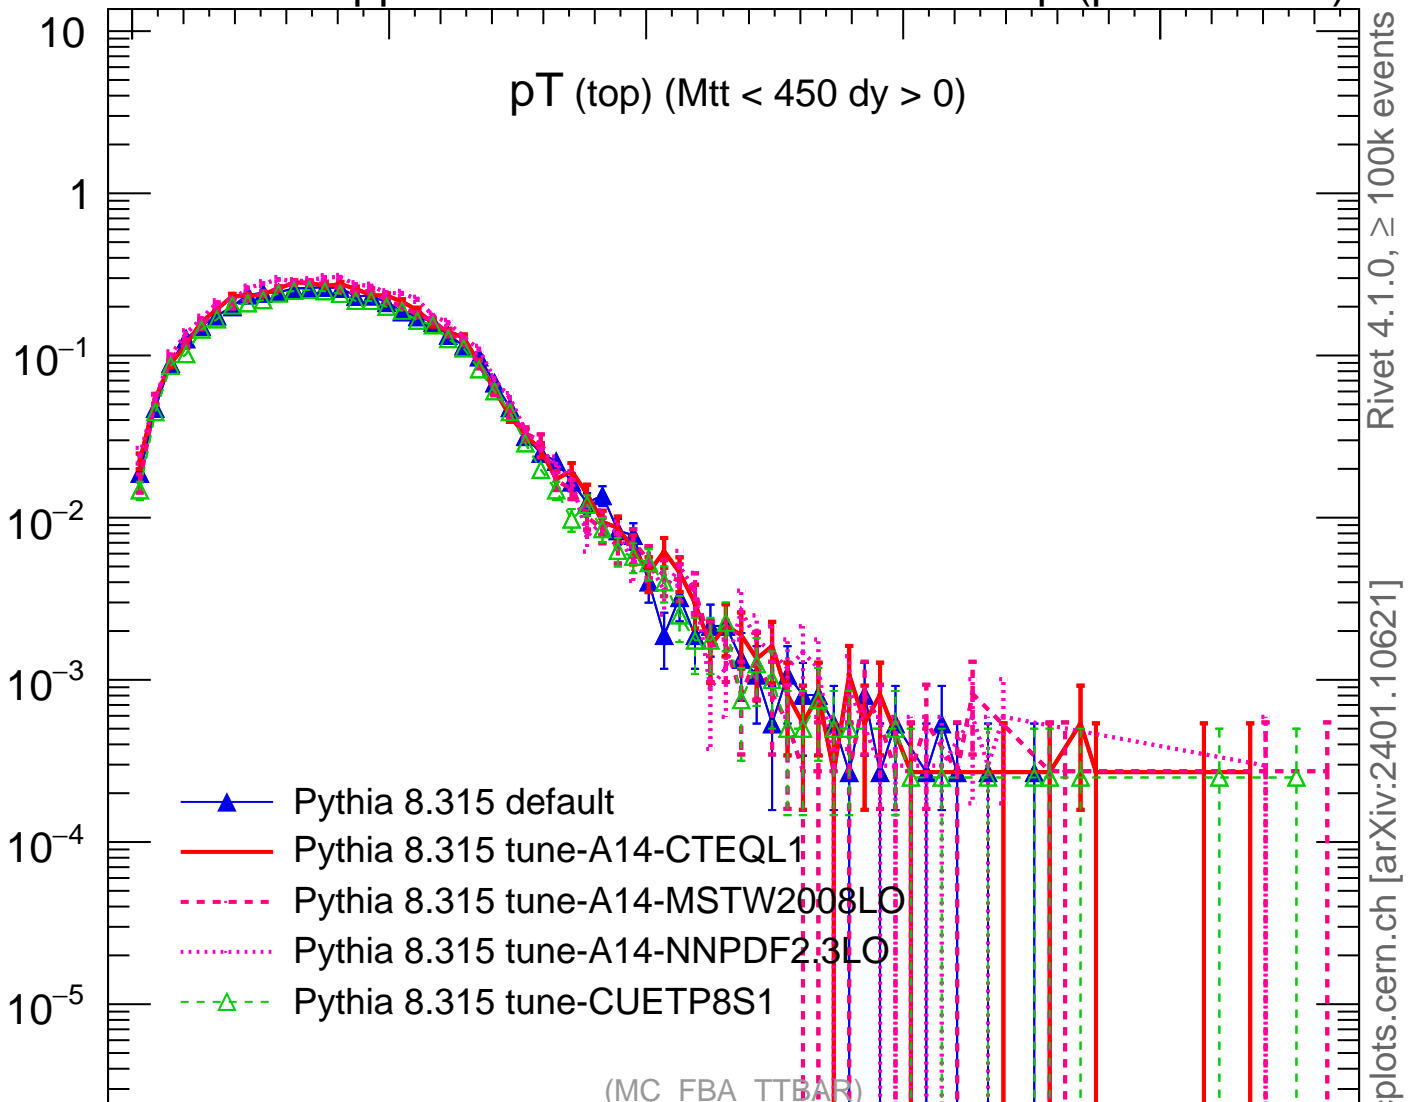

7000 GeV pp

Top (parton level)

p_T (top) ($M_{tt} < 450$ $dy > 0$)

Rivet 4.1.0, $\geq 100k$ events

mcplots.cern.ch [arXiv:2401.10621]

(MC_FBA_TTBAR)

Ratio to Pythia 8.315 default