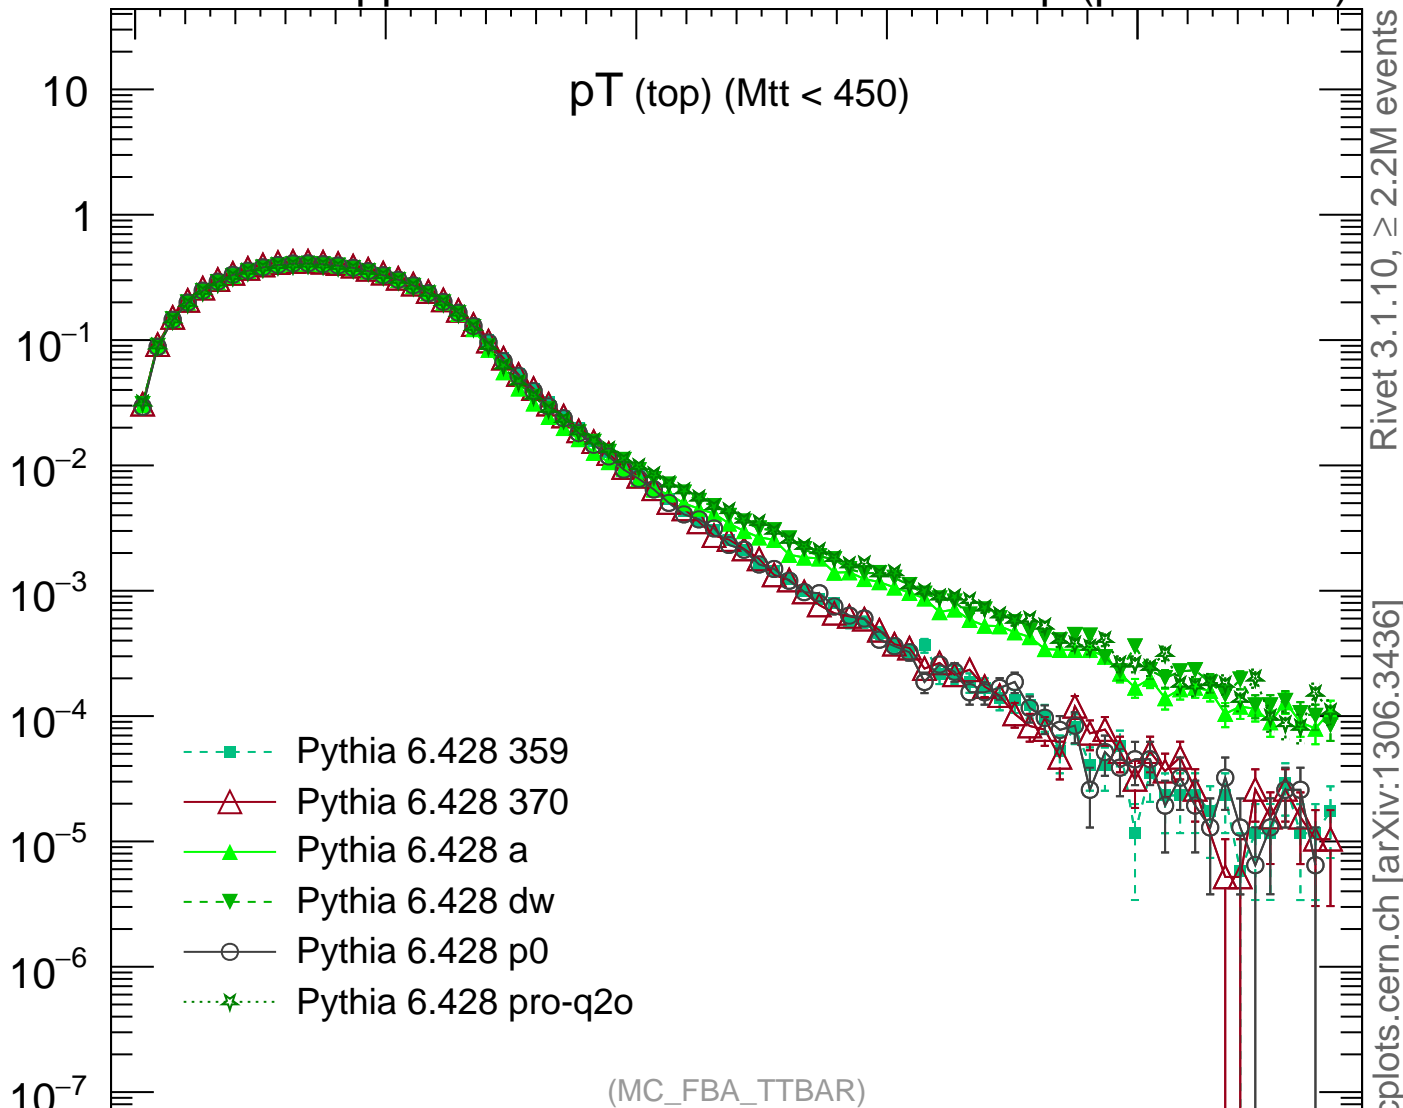

7000 GeV pp

Top (parton level)

 p_T (top) ($M_{tt} < 450$)Rivet 3.1.10, $\geq 2.2M$ events

mcplots.cern.ch [arXiv:1306.3436]

(MC_FBA_TTBAR)

Ratio to Pythia 6.428 359