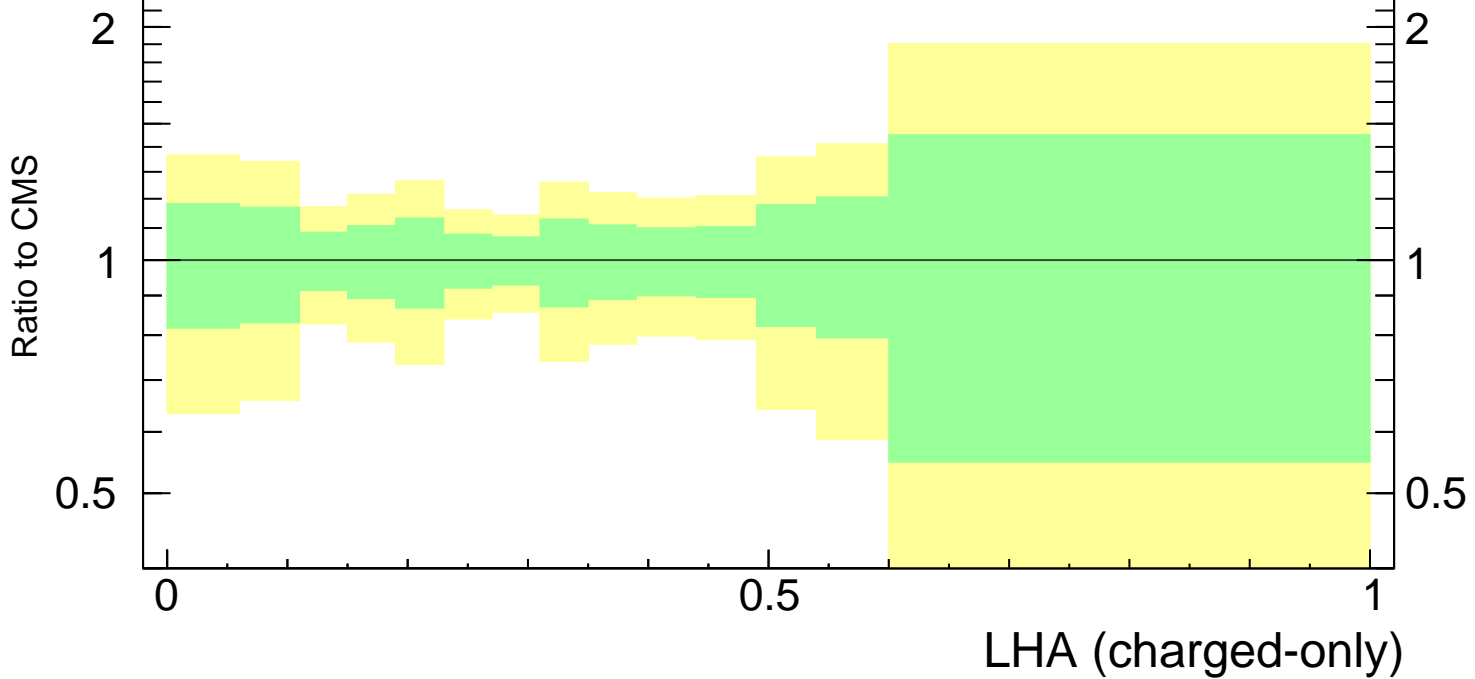

LHA $\lambda_{0.5}^1$ (charged only) (CMS jet substructure)

- CMS
- ▲ Pythia 8.308 default
- ✱ Pythia 8.308 tune-4c
- Pythia 8.308 tune-4cx

Rivet 3.1.10, ≥ 2.6M events

mcplots.cern.ch [arXiv:1306.3436]