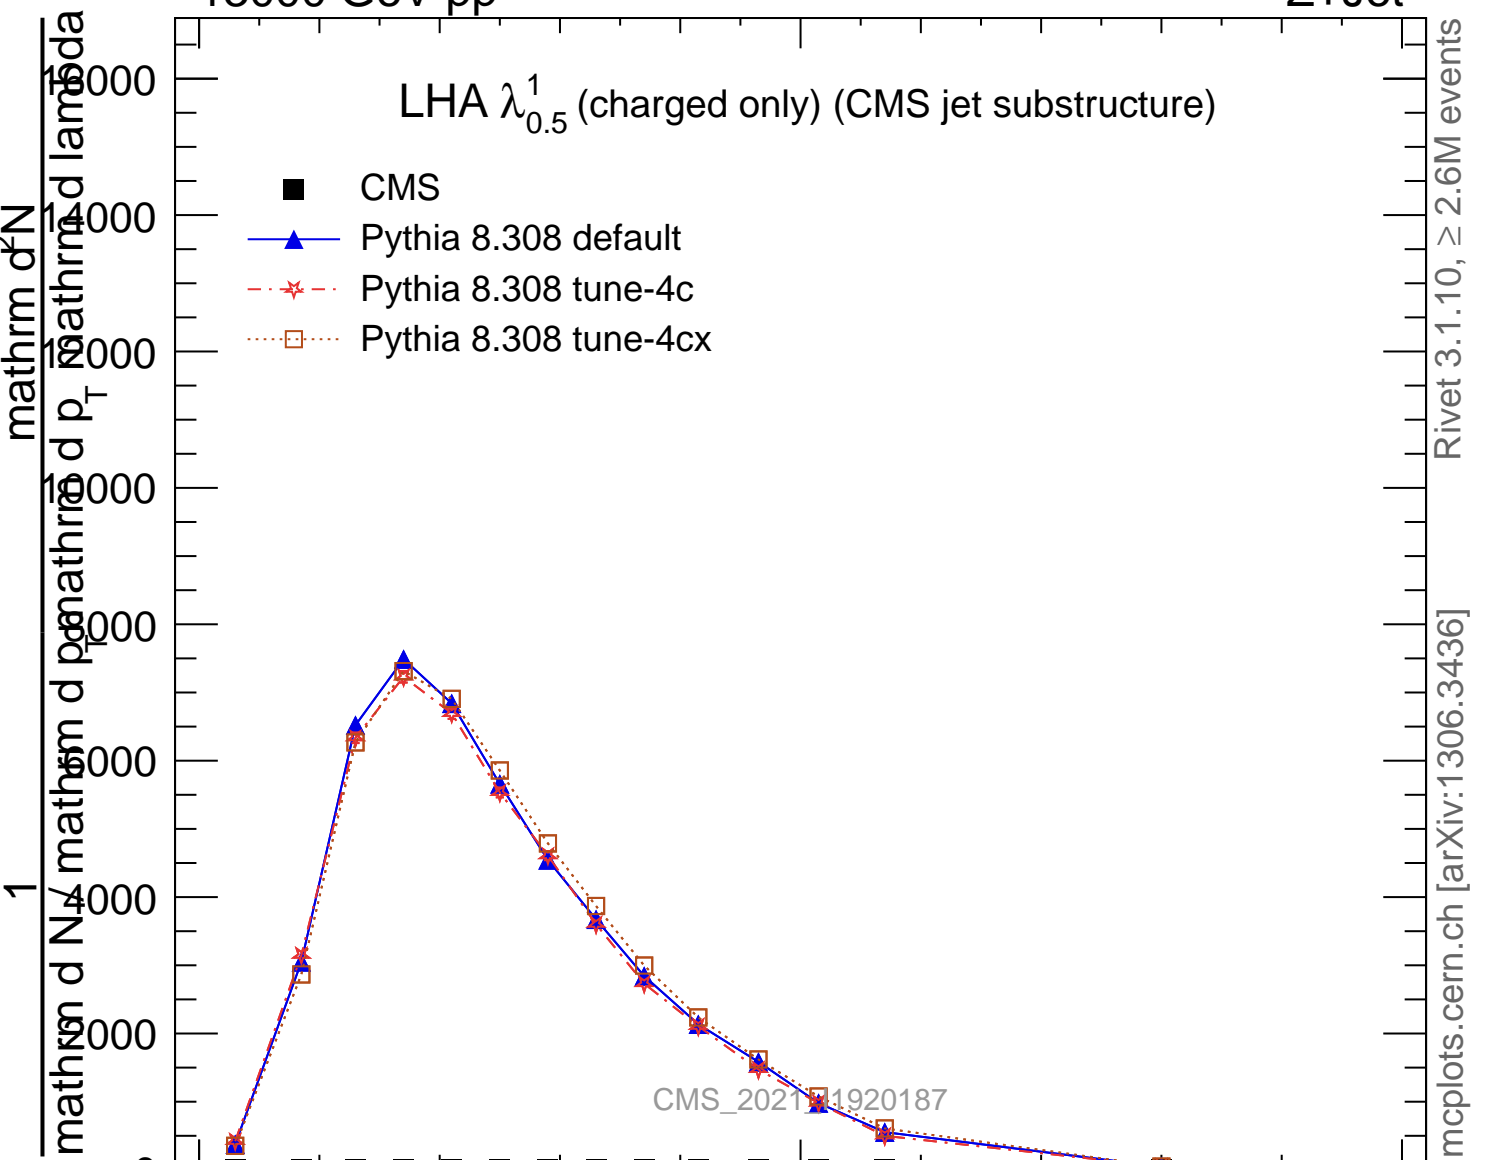

LHA $\lambda_{0.5}^1$ (charged only) (CMS jet substructure)

- CMS
- ▲ Pythia 8.308 default
- ✱ Pythia 8.308 tune-4c
- Pythia 8.308 tune-4cx

Rivet 3.1.10, ≥ 2.6M events

mcplots.cern.ch [arXiv:1306.3436]